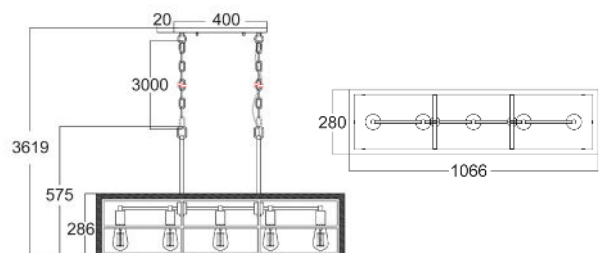

BANQUET

Interior Rectangular Wood Frame Pendant Light

- Material: wood & iron
- Lamp holder: 5xE27 (Max.60W globe)
- Globe not included
- For indoor use only
- Warranty: 1 year replacement

Part No.	BANQUET1
Description	PENDANT ES 5 x 60W Rect Frame Medium Oak Wood With Oil Rubbed Bronze Hardware
Material	Wood & iron
Lamp holder	5xE27 (Max.60W)
Product Dimensions	L 1066 x W 280 x H 575mm
Suspension	3000mm cable & chain + 289mm rod
Canopy size	L400 x W 130 x H 20mm
Box Weight	10kg
Box Dimensions	118x39x39cm
Carton QTY	1/1