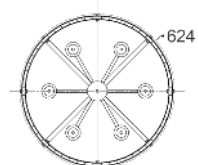

*Must be installed by a licenced electrician (Installation instructions sheet provided in each product box)