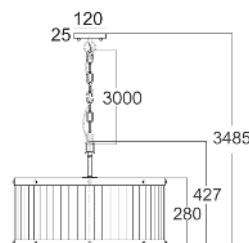

*Must be installed by a licenced electrician (Installation instructions sheet provided in each product box)