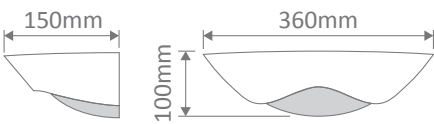

Diagrams / Additional

Item No.	Variant	Colour
BF-8259	11118	Raw Ceramic