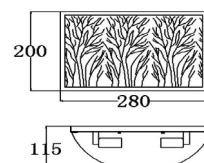

IP20
Rated

1 YEAR
Replacement
Warranty

AUTUMN01

AUTUMN02
All rods can be used independently

AUTUMN03W

AUTUMN04TL

PART NO.	DESCRIPTION	LENGTH (mm)	DIAM (mm)	CANOPY OD(mm)	BASE OD(mm)	WEIGHT (KG)	BOX (CM)	CARTON QTY
AUTUMN01	PENDANT E27 60W SM RND Aged Bronze with Amber lining	200	Ø200	Ø120	-	1.43	27x27x27	1
AUTUMN02	PENDANT E27x3 60W LGE RND Aged Bronze Amber lining Frosted Glass Diffuser	200	Ø400	Ø120	-	4.45	47x47x30	1
AUTUMN03W	WALL INTERNAL SES x 2 60W Curved Aged Bronze with Amber lining	200	280	-	-	1.28	35x19x24	1
AUTUMN04TL	TABLE LAMP E27 60W SM RND Aged Bronze with Amber lining	200	Ø200	-	Ø150	2.40	27x27x49	1