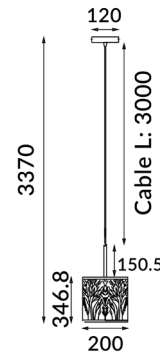

AUTUMN01

AUTUMN02

AUTUMN03W

AUTUMN04TL

AUTUMN SERIES

E27 Pendant / Wall / Table Lamps

Product Features:

- Input voltage: 220-240V AC
- Shade: iron with aged bronze finish
- Shade lining: PC
- AUTUMN01, 02 suspension rod: iron with oil rubbed bronze finish
- AUTUMN01, 02 suspension cable: bronze teflon
- AUTUMN02 diffuser: frosted glass
- AUTUMN04TL flex & plug (L 1.5m with on/off inline switch)
- Max 60W halogen globe
- E27 or E14 lampholder
- Globe not included

IP20
Rated

1 YEAR
Replacement
Warranty

AUTUMN01

AUTUMN02
All rods can be used independently

AUTUMN03W

AUTUMN04TL

PART NO.	DESCRIPTION	LENGTH (mm)	DIAM (mm)	CANOPY OD(mm)	BASE OD(mm)	WEIGHT (KG)	BOX (CM)	CARTON QTY
AUTUMN01	PENDANT E27 60W SM RND Aged Bronze with Amber lining	200	Ø200	Ø120	-	1.43	27x27x27	1
AUTUMN02	PENDANT E27x3 60W LGE RND Aged Bronze Amber lining Frosted Glass Diffuser	200	Ø400	Ø120	-	4.45	47x47x30	1
AUTUMN03W	WALL INTERNAL SES x 2 60W Curved Aged Bronze with Amber lining	200	280	-	-	1.28	35x19x24	1
AUTUMN04TL	TABLE LAMP E27 60W SM RND Aged Bronze with Amber lining	200	Ø200	-	Ø150	2.40	27x27x49	1