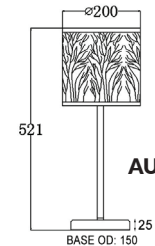

IP20
Rated

1 YEAR
Replacement
Warranty

AUTUMN01

AUTUMN02
All rods can be used independently

AUTUMN03W

AUTUMN04TL

PART NO.	DESCRIPTION	LENGTH (mm)	DIAM (mm)	CANOPY OD(mm)	BASE OD(mm)	WEIGHT (KG)	BOX (CM)	CARTON QTY
AUTUMN01	PENDANT E27 60W SM RND Aged Bronze with Amber lining	200	Ø200	Ø120	-	1.43	27x27x27	1
AUTUMN02	PENDANT E27x3 60W LGE RND Aged Bronze Amber lining Frosted Glass Diffuser	200	Ø400	Ø120	-	4.45	47x47x30	1
AUTUMN03W	WALL INTERNAL SES x 2 60W Curved Aged Bronze with Amber lining	200	280	-	-	1.28	35x19x24	1
AUTUMN04TL	TABLE LAMP E27 60W SM RND Aged Bronze with Amber lining	200	Ø200	-	Ø150	2.40	27x27x49	1