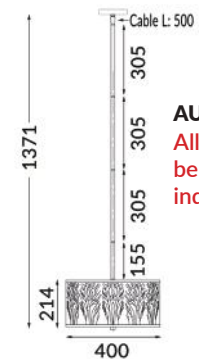

AUTUMN01

AUTUMN02

AUTUMN03W

AUTUMN04TL

AUTUMN SERIES

E27 Pendant / Wall / Table Lamps

Product Features:

- Input voltage: 220-240V AC
- Shade: iron with aged bronze finish
- Shade lining: PC
- AUTUMN01, 02 suspension rod: iron with oil rubbed bronze finish
- AUTUMN01, 02 suspension cable: bronze teflon
- AUTUMN02 diffuser: frosted glass
- AUTUMN04TL flex & plug (L 1.5m with on/off inline switch)
- Max 60W halogen globe
- E27 or E14 lampholder
- Globe not included

IP20
Rated

1 YEAR
Replacement
Warranty

AUTUMN01

AUTUMN02
All rods can be used independently

AUTUMN03W

AUTUMN04TL

PART NO.	DESCRIPTION	LENGTH (mm)	DIAM (mm)	CANOPY OD(mm)	BASE OD(mm)	WEIGHT (KG)	BOX (CM)	CARTON QTY
AUTUMN01	PENDANT E27 60W SM RND Aged Bronze with Amber lining	200	Ø200	Ø120	-	1.43	27x27x27	1
AUTUMN02	PENDANT E27x3 60W LGE RND Aged Bronze Amber lining Frosted Glass Diffuser	200	Ø400	Ø120	-	4.45	47x47x30	1
AUTUMN03W	WALL INTERNAL SES x 2 60W Curved Aged Bronze with Amber lining	200	280	-	-	1.28	35x19x24	1
AUTUMN04TL	TABLE LAMP E27 60W SM RND Aged Bronze with Amber lining	200	Ø200	-	Ø150	2.40	27x27x49	1