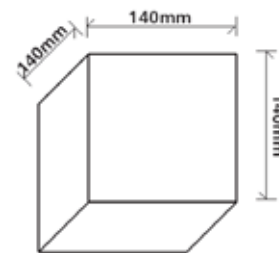

▲ CUBO6

GROUP: EXWAFT

CODE	DESCRIPTION	KELVIN (K)	LUMENS (LM)	WATT (W)	BEAM ANGLE	CRI	IP	DIMM	WIDTH (mm)	DEPTH (mm)	CARTON QTY
CUBO1	LED CUBE S/M CEMENT COLOURED UP/DN EX LIGHT	3000	360	3.5	115°	90	IP54	NO	140	140	1/12
CUBO2	LED CUBE S/M REPLICA WH MARBLE UP/DN EX LIGHT	3000	360	3.5	115°	90	IP54	NO	140	140	1/12
CUBO3	LED CUBE S/M REPLICA BLK MARBLE UP/DN EX LIGHT	3000	360	3.5	115°	90	IP54	NO	140	140	1/12
CUBO4	LED CUBE S/M REPLICA DARK WOOD UP/DN EX LIGHT	3000	360	3.5	115°	90	IP54	NO	140	140	1/12
CUBO5	LED CUBE S/M REPLICA LIGHT WOOD UP/DN EX LIGHT	3000	360	3.5	115°	90	IP54	NO	140	140	1/12
CUBO6	LED CUBE S/M REPLICA RED BRICK UP/DN EX LIGHT	3000	360	3.5	115°	90	IP54	NO	140	140	1/12