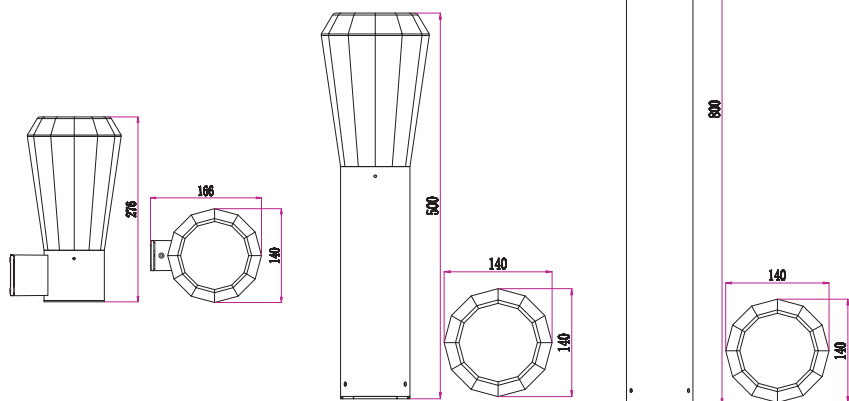

GEB SERIES

LED Exterior Wall/ Bollard Lights

- Input voltage: 100-240V
- Output voltage: 38V
- Output current: 300mA
- Material: aluminium post, die-cast & PC
- Wattage: 13W
- 12pcs Osram LED chips
- Life time: 30,000hrs
- Beam angle: 327°
- IP54 rated
- 3 year replacement warranty

CODE	DESCRIPTION	TECHNICAL DATA				CARTON QTY
		KELVIN (K)	LUMENS (LM)	WATT (W)	CRI	
GEB1	WALL LED LED S/M Dark Grey Tapered 3000K 13W	3000	580	13	≥80	1/8
GEB2	BOLLARD LED Dark Grey Tapered Sh 500mm 3000K 13W	3000	580	13	≥80	1/4
GEB3	BOLLARD LED Dark Grey Tapered Long 800mm 3000K 13W	3000	580	13	≥80	1/4