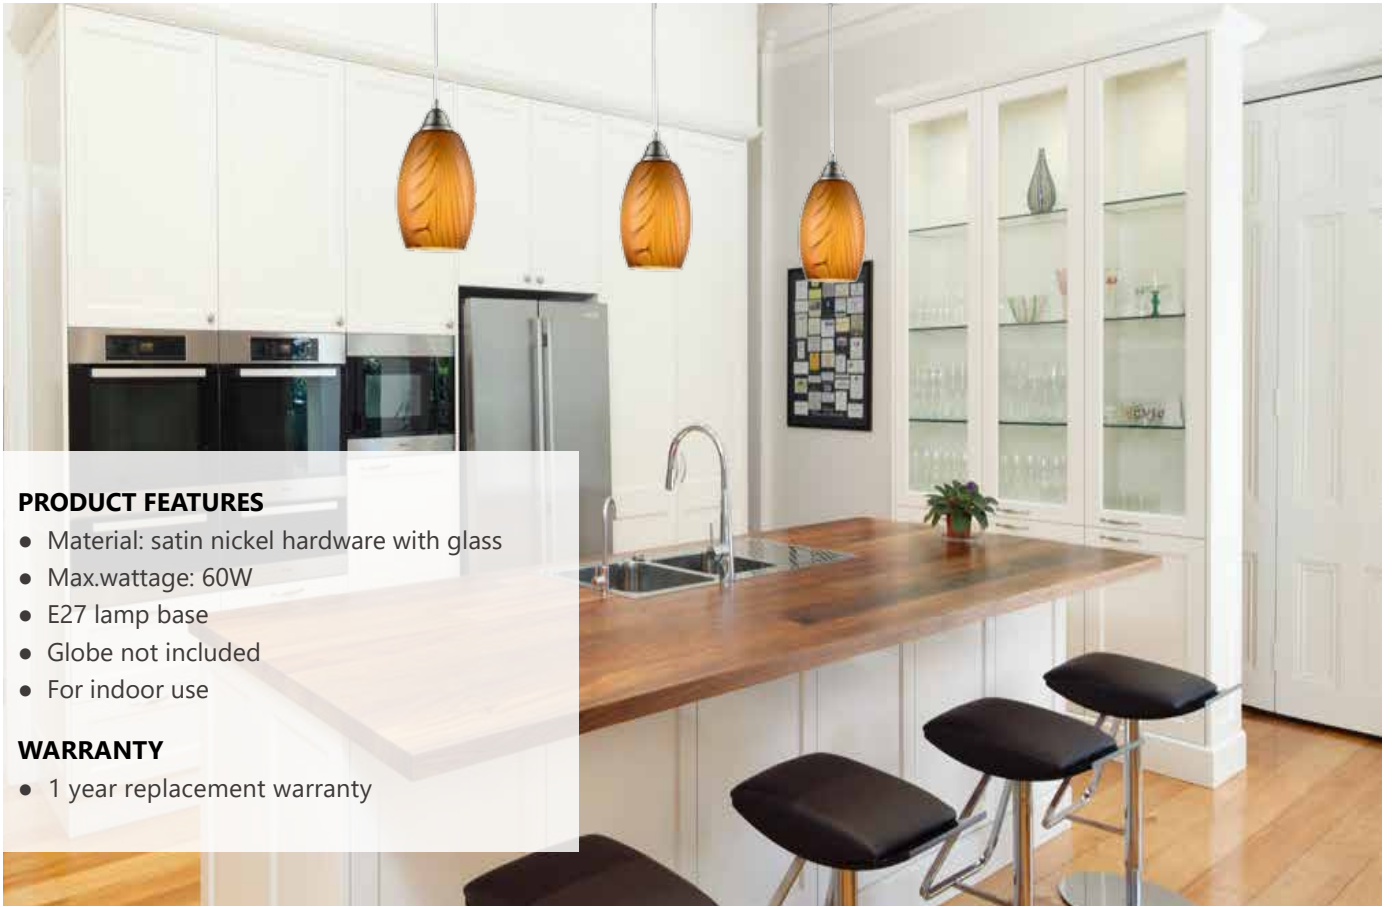

E27 Interior Pendant Lights  
**GLAZE SERIES**

**PRODUCT FEATURES**

- Material: satin nickel hardware with glass
- Max.wattage: 60W
- E27 lamp base
- Globe not included
- For indoor use

**WARRANTY**

- 1 year replacement warranty