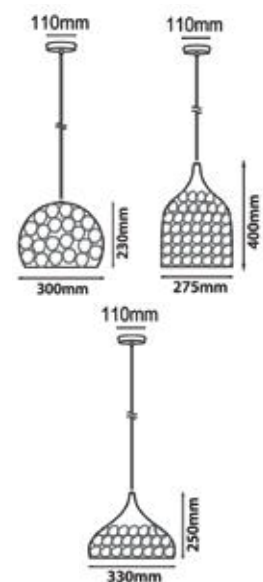

E27 Interior Pendant Lights
KOPER SERIES

PRODUCT FEATURES

- Material: copper plated iron
- Max.wattage: 72W
- E27 lamp base
- Globe not included
- For indoor use

WARRANTY

- 1 year replacement warranty

Mounting Bracket: 105 x 20mm

▲ KOPER1

▲ KOPER2

▲ KOPER3

GROUP: INPEFT

CODE	DESCRIPTION	DIAM (mm)	FITTING L(mm)	CABLE L(mm)	CANOPY OD(mm)	CARTON QTY
KOPER1	1XE27 COPPER PLATED WINE GLASS SHAPE PENDANT	Ø300	230	3000	Ø110	1/1
KOPER2	1XE27 COPPER PLATED ELLIPSE SHAPE PENDANT	Ø275	400	3000	Ø110	1/1
KOPER3	1XE27 COPPER PLATED DOME SHAPE PENDANT	Ø330	250	3000	Ø110	1/1