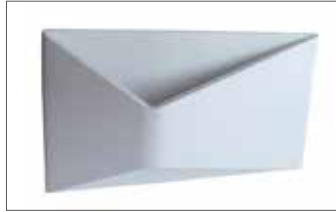

INTERIOR WALL LIGHTS

IBIZA

Material: iron, aluminium & acrylic
 Matt white finish
 6pc Chimei LED chip

GROUP: INWALL

CODE	KELVIN (K)	LUMENS (LM)	WATT (W)	CRI	BEAM ANGLE	IP	DIMM	CARTON QTY
IBIZA	3000	284	6	80	120°	-	NO	1/6

Back Plate: L 180 x W 70 x D 25mm
 Mounting U Bracket: 170 x 30mm
 Central 7mm cable entry

LONDON

Material: aluminium & acrylic
 Matt white finish
 6pcs Chimei LED chips

GROUP: INWALL

CODE	KELVIN (K)	LUMENS (LM)	WATT (W)	CRI	BEAM ANGLE	IP	DIMM	CARTON QTY
LONDON	3000	389	6	70	120°	-	NO	1/12

Back Plate: L 100 x W 85 x D 27mm
 Mounting Plate: 60 x 25mm