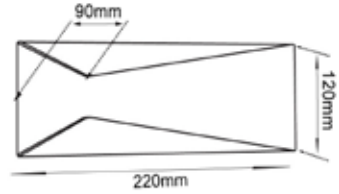

INTERIOR WALL LIGHTS

IBIZA

Material: iron, aluminium & acrylic
 Matt white finish
 6pc Chimei LED chip

GROUP: INWALL

CODE	KELVIN (K)	LUMENS (LM)	WATT (W)	CRI	BEAM ANGLE	IP	DIMM	CARTON QTY
IBIZA	3000	284	6	80	120°	-	NO	1/6

Back Plate: L 180 x W 70 x D 25mm
 Mounting U Bracket: 170 x 30mm
 Central 7mm cable entry

LONDON

Material: aluminium & acrylic
 Matt white finish
 6pcs Chimei LED chips

GROUP: INWALL

CODE	KELVIN (K)	LUMENS (LM)	WATT (W)	CRI	BEAM ANGLE	IP	DIMM	CARTON QTY
LONDON	3000	389	6	70	120°	-	NO	1/12

Back Plate: L 100 x W 85 x D 27mm
 Mounting Plate: 60 x 25mm