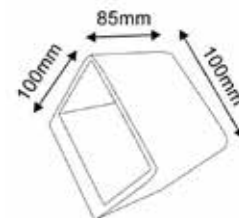

INTERIOR WALL LIGHTS

IBIZA

Material: iron, aluminium & acrylic
 Matt white finish
 6pc Chimei LED chip

GROUP: INWALL

CODE	KELVIN (K)	LUMENS (LM)	WATT (W)	CRI	BEAM ANGLE	IP	DIMM	CARTON QTY
IBIZA	3000	284	6	80	120°	-	NO	1/6

Back Plate: L 180 x W 70 x D 25mm
 Mounting U Bracket: 170 x 30mm
 Central 7mm cable entry

LONDON

Material: aluminium & acrylic
 Matt white finish
 6pcs Chimei LED chips

GROUP: INWALL

CODE	KELVIN (K)	LUMENS (LM)	WATT (W)	CRI	BEAM ANGLE	IP	DIMM	CARTON QTY
LONDON	3000	389	6	70	120°	-	NO	1/12

Back Plate: L 100 x W 85 x D 27mm
 Mounting Plate: 60 x 25mm