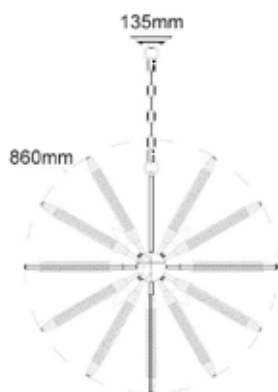

E14 Interior Pendant Lights

MAZZA SERIES

▲ MAZZA

PRODUCT FEATURES

- Material: iron and natural rope
- Max.wattage: 60W
- E14 lamp base
- Globe not included
- For indoor use

WARRANTY

- 1 year replacement warranty

GROUP: INPEFT

CODE	DESCRIPTION	DIAM (mm)	HEIGHT (mm)	CABLE L(mm)	CANOPY OD(mm)	CARTON QTY
MAZZA	4XE14 WEATHERED ZINC HARDWARE WITH NATURAL ROPE PENDANT	Ø860	860	3000	Ø135	1/1