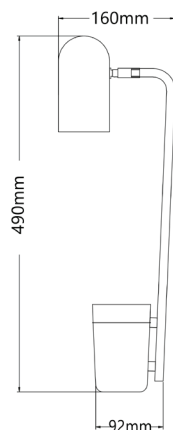

### E14 Table Lamps

- Material: iron
- Max.wattage: 40W (for halogen)
- E14 lamp base
- Globe not included
- Cable length: 1.8m with inline switch
- For indoor use
- 1 year replacement warranty
- Carton QTY: 1/1