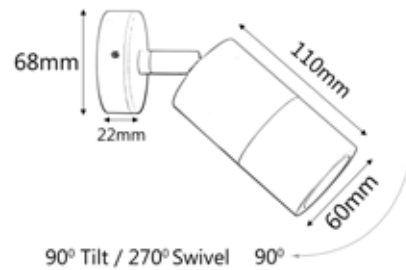

EXTERIOR WALL PILLAR LAMPS (GU10 SINGLE ADJUSTABLE)

▲ PG1ABL

▲ PG1AC & PG1ACBR

▲ PG1ASIL

▲ PG1ASS

▲ PG1AT

▲ PG1AWH

PRODUCT FEATURES

- GU10 exterior single adjustable wall pillar lamps
- Max.wattage: 35W halogen globe
- Globes not included

WARRANTY

- 2 year replacement warranty

GROUP: EXPIFT

CODE	DESCRIPTION	COLOUR	WATT (W)	IP	CARTON QTY
PG1ABL	1XGU10 SINGLE ADJ PILLAR LAMP BLACK POWDER COATED ALUMINIUM	BLACK POWDER COATED	Max.35	P65	1/20
PG1AC	1XGU10 SINGLE ADJ PILLAR LAMP POLISHED COPPER	POLISHED COPPER	Max.35	IP65	1/20
PG1ACBR	1XGU10 SINGLE ADJ PILLAR LAMP POLISHED COPPER	POLISHED COPPER	Max.35	IP65	1/20
PG1ASIL	1XGU10 SINGLE ADJ PILLAR LAMP SILVER POWDER COATED ALUMINIUM	SILVER POWDER COATED	Max.35	IP65	1/20
PG1ASS	1XGU10 SINGLE ADJ PILLAR LAMP SS CLEAR ANODIZE	SS CLEAR ANODIZE	Max.35	IP65	1/20
PG1AT	1XGU10 SINGLE ADJ PILLAR LAMP TITANIUM ALUMINIUM	TITANIUM ALUMINIUM	Max.35	IP65	1/20
PG1AWH	1XGU10 SINGLE ADJ PILLAR LAMP WHITE POWDER COATED ALUMINIUM	WHITE POWDER COATED	Max.35	IP65	1/20