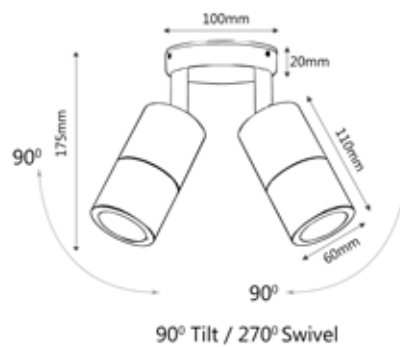

EXTERIOR WALL PILLAR LAMPS (GU10 DOUBLE ADJUSTABLE)

▲ PG2ABL

▲ PG2AC & PG2ACBR

▲ PG2ASIL

▲ PG1ASS

▲ PG2AT

▲ PG2AWH

PRODUCT FEATURES

- GU10 exterior double adjustable wall pillar lamps
- Max.wattage: 35W halogen globe
- Globes not included

WARRANTY

- 2 year replacement warranty

GROUP: EXPIFT

CODE	DESCRIPTION	COLOUR	WATT (W)	IP	CARTON QTY
PG2ABL	2XGU10 DOUBLE ADJ PILLAR LAMP BLACK POWDER COATED ALUMINIUM	BLACK POWDER COATED	Max.35	P65	1/10
PG2AC	2XGU10 DOUBLE ADJ PILLAR LAMP POLISHED COPPER	POLISHED COPPER	Max.35	IP65	1/10
PG2ACBR	2XGU10 DOUBLE ADJ PILLAR LAMP POLISHED COPPER	POLISHED COPPER	Max.35	IP65	1/10
PG2ASIL	2XGU10 DOUBLE ADJ PILLAR LAMP SILVER POWDER COATED ALUMINIUM	SILVER POWDER COATED	Max.35	IP65	1/10
PG2ASS	2XGU10 DOUBLE ADJ PILLAR LAMP SS CLEAR ANODIZE	SS CLEAR ANODIZE	Max.35	IP65	1/10
PG2AT	2XGU10 DOUBLE ADJ PILLAR LAMP TITANIUM ALUMINIUM	TITANIUM ALUMINIUM	Max.35	IP65	1/10
PG2AWH	2XGU10 DOUBLE ADJ PILLAR LAMP WHITE POWDER COATED ALUMINIUM	WHITE POWDER COATED	Max.35	IP65	1/10