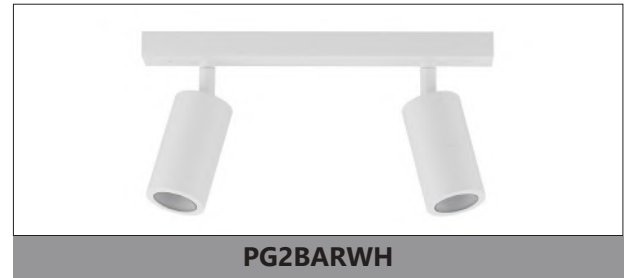

GU10 EXTERIOR WALL PILLAR LIGHTS (WHITE)

Recommended globes:
GU1001 & GU1002

PGUDWH

PG1FWH

PG1AWH

PG2AWH

PRODUCT FEATURES

- Input voltage: 110-265V AC 50/60Hz
- Material: white powder coated aluminium
- Max 35W halogen globe(s)
- GU10 lampholder
- Globes not included
- Recommended CLA LED globes: GU1001 & GU1002

IP65
Rated

2YEAR
Replacement
Warranty

CODE	DESCRIPTION	TECHNICAL DATA		PACKAGING DETAILS		
		COLOUR	QTY OF GLOBES	WEIGHT (KG)	BOX (CM)	CARTON QTY
PGUDWH	PILLAR GU10 UP/DN Aluminium WH	POWDER COATED WH	2xGU10	0.58	22.5 x 9.5 x 8.5	20
PG1FWH	PILLAR GU10 FIXED Aluminium WH	POWDER COATED WH	1xGU10	0.40	15 x 10 x 8	20
PG1AWH	PILLAR GU10 S/ADJ Aluminium WH	POWDER COATED WH	1xGU10	0.42	19.5 x 8 x 8	20
PG2AWH	PILLAR GU10 D/ADJ Aluminium WH	POWDER COATED WH	2xGU10	0.75	19 x 12 x 12	20

Recommended Globes Technical data:

CODE	DESCRIPTION	TECHNICAL DATA				PACKAGING DETAILS		
		KELVIN	LUMENS	CRI	WATT	WEIGHT (KG)	BOX (CM)	CARTON QTY
GU1001	GLOBE LED GU10 6W 3000K FR 100D	3000K	470LM	80	6	0.07	6 x 6 x 6	100
GU1002	GLOBE LED GU10 6W 5000K FR 100D	5000K	485LM	80	6	0.07	6 x 6 x 6	100

UPDATED ON 02.07.2018

GU10 EXTERIOR BAR LIGHTS (White)

Recommended globes:
GU1001 & GU1002

PG2BARWH

PG3BARWH

PG4BARWH

PRODUCT FEATURES

- Input voltage: 110-265V AC 50/60Hz
- Material: white powder coated aluminium
- Max 35W halogen globe(s)
- GU10 lampholder
- Globes not included
- Recommended CLA LED globes: GU1001 & GU1002