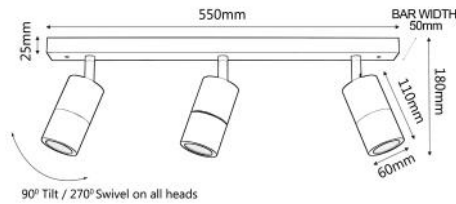

IP65
Rated

2YEAR
Replacement
Warranty

CODE	DESCRIPTION	TECHNICAL DATA		PACKAGING DETAILS		
		COLOUR	QTY OF GLOBES	WEIGHT (KG)	BOX (CM)	CARTON QTY
PGUDWH	PILLAR GU10 UP/DN Aluminium WH	POWDER COATED WH	2xGU10	0.58	22.5 x 9.5 x 8.5	20
PG1FWH	PILLAR GU10 FIXED Aluminium WH	POWDER COATED WH	1xGU10	0.40	15 x 10 x 8	20
PG1AWH	PILLAR GU10 S/ADJ Aluminium WH	POWDER COATED WH	1xGU10	0.42	19.5 x 8 x 8	20
PG2AWH	PILLAR GU10 D/ADJ Aluminium WH	POWDER COATED WH	2xGU10	0.75	19 x 12 x 12	20

Recommended Globes Technical data:

CODE	DESCRIPTION	TECHNICAL DATA				PACKAGING DETAILS		
		KELVIN	LUMENS	CRI	WATT	WEIGHT (KG)	BOX (CM)	CARTON QTY
GU1001	GLOBE LED GU10 6W 3000K FR 100D	3000K	470LM	80	6	0.07	6 x 6 x 6	100
GU1002	GLOBE LED GU10 6W 5000K FR 100D	5000K	485LM	80	6	0.07	6 x 6 x 6	100

IP44
Rated

2YEAR
Replacement
Warranty

PART NO.	DESCRIPTION	COLOUR	QTY OF GLOBES	WEIGHT (KG)	LENGTH (CM)	CARTON QTY
PG2BARWH	WALL GU10 PILLAR D/ADJ BAR WH	POWDER COATED WH	2xGU10	1.07	7.4x20.7x36.7	10
PG3BARWH	WALL GU10 PILLAR 3 Light BAR WH	POWDER COATED WH	3xGU10	1.53	7x20.5x56.5	10
PG4BARWH	WALL GU10 PILLAR 4 Light BAR WH	POWDER COATED WH	4xGU10	2.00	7.5x20x76.5	10