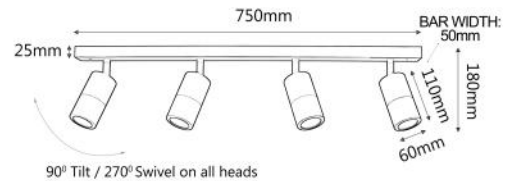

IP65
Rated

2YEAR
Replacement
Warranty

CODE	DESCRIPTION	TECHNICAL DATA		PACKAGING DETAILS		
		COLOUR	QTY OF GLOBES	WEIGHT (KG)	BOX (CM)	CARTON QTY
PGUDWH	PILLAR GU10 UP/DN Aluminium WH	POWDER COATED WH	2xGU10	0.58	22.5 x 9.5 x 8.5	20
PG1FWH	PILLAR GU10 FIXED Aluminium WH	POWDER COATED WH	1xGU10	0.40	15 x 10 x 8	20
PG1AWH	PILLAR GU10 S/ADJ Aluminium WH	POWDER COATED WH	1xGU10	0.42	19.5 x 8 x 8	20
PG2AWH	PILLAR GU10 D/ADJ Aluminium WH	POWDER COATED WH	2xGU10	0.75	19 x 12 x 12	20

Recommended Globes Technical data:

CODE	DESCRIPTION	TECHNICAL DATA				PACKAGING DETAILS		
		KELVIN	LUMENS	CRI	WATT	WEIGHT (KG)	BOX (CM)	CARTON QTY
GU1001	GLOBE LED GU10 6W 3000K FR 100D	3000K	470LM	80	6	0.07	6 x 6 x 6	100
GU1002	GLOBE LED GU10 6W 5000K FR 100D	5000K	485LM	80	6	0.07	6 x 6 x 6	100

UPDATED ON 02.07.2018

GU10 EXTERIOR BAR LIGHTS (White)

Recommended globes:
GU1001 & GU1002

PG2BARWH

PG3BARWH

PG4BARWH

PRODUCT FEATURES

- Input voltage: 110-265V AC 50/60Hz
- Material: white powder coated aluminium
- Max 35W halogen globe(s)
- GU10 lampholder
- Globes not included
- Recommended CLA LED globes: GU1001 & GU1002

IP44
Rated

2YEAR
Replacement
Warranty

PART NO.	DESCRIPTION	COLOUR	QTY OF GLOBES	WEIGHT (KG)	LENGTH (CM)	CARTON QTY
PG2BARWH	WALL GU10 PILLAR D/ADJ BAR WH	POWDER COATED WH	2xGU10	1.07	7.4x20.7x36.7	10
PG3BARWH	WALL GU10 PILLAR 3 Light BAR WH	POWDER COATED WH	3xGU10	1.53	7x20.5x56.5	10
PG4BARWH	WALL GU10 PILLAR 4 Light BAR WH	POWDER COATED WH	4xGU10	2.00	7.5x20x76.5	10