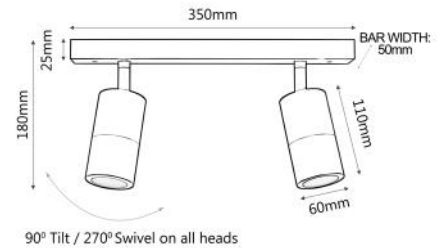

IP65
Rated

2YEAR
Replacement
Warranty

CODE	DESCRIPTION	TECHNICAL DATA		PACKAGING DETAILS		
		COLOUR	QTY OF GLOBES	WEIGHT (KG)	BOX (CM)	CARTON QTY
PGUDWH	PILLAR GU10 UP/DN Aluminium WH	POWDER COATED WH	2xGU10	0.58	22.5 x 9.5 x 8.5	20
PG1FWH	PILLAR GU10 FIXED Aluminium WH	POWDER COATED WH	1xGU10	0.40	15 x 10 x 8	20
PG1AWH	PILLAR GU10 S/ADJ Aluminium WH	POWDER COATED WH	1xGU10	0.42	19.5 x 8 x 8	20
PG2AWH	PILLAR GU10 D/ADJ Aluminium WH	POWDER COATED WH	2xGU10	0.75	19 x 12 x 12	20

Recommended Globes Technical data:

CODE	DESCRIPTION	TECHNICAL DATA				PACKAGING DETAILS		
		KELVIN	LUMENS	CRI	WATT	WEIGHT (KG)	BOX (CM)	CARTON QTY
GU1001	GLOBE LED GU10 6W 3000K FR 100D	3000K	470LM	80	6	0.07	6 x 6 x 6	100
GU1002	GLOBE LED GU10 6W 5000K FR 100D	5000K	485LM	80	6	0.07	6 x 6 x 6	100

UPDATED ON 02.07.2018

GU10 EXTERIOR BAR LIGHTS (White)

Recommended globes:
GU1001 & GU1002

PG2BARWH

PG3BARWH

PG4BARWH

PRODUCT FEATURES

- Input voltage: 110-265V AC 50/60Hz
- Material: white powder coated aluminium
- Max 35W halogen globe(s)
- GU10 lampholder
- Globes not included
- Recommended CLA LED globes: GU1001 & GU1002

IP44
Rated

2YEAR
Replacement
Warranty

PART NO.	DESCRIPTION	COLOUR	QTY OF GLOBES	WEIGHT (KG)	LENGTH (CM)	CARTON QTY
PG2BARWH	WALL GU10 PILLAR D/ADJ BAR WH	POWDER COATED WH	2xGU10	1.07	7.4x20.7x36.7	10
PG3BARWH	WALL GU10 PILLAR 3 Light BAR WH	POWDER COATED WH	3xGU10	1.53	7x20.5x56.5	10
PG4BARWH	WALL GU10 PILLAR 4 Light BAR WH	POWDER COATED WH	4xGU10	2.00	7.5x20x76.5	10