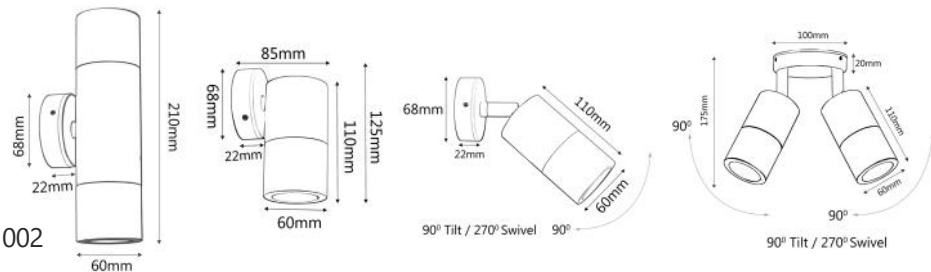

GU10 EXTERIOR WALL PILLAR LIGHTS (WHITE)

Recommended globes:
GU1001 & GU1002

PGUDWH

PG1FWH

PG1AWH

PG2AWH

PRODUCT FEATURES

- Input voltage: 110-265V AC 50/60Hz
- Material: white powder coated aluminium
- Max 35W halogen globe(s)
- GU10 lampholder
- Globes not included
- Recommended CLA LED globes: GU1001 & GU1002

IP65
Rated

2YEAR
Replacement
Warranty

CODE	DESCRIPTION	TECHNICAL DATA		PACKAGING DETAILS		
		COLOUR	QTY OF GLOBES	WEIGHT (KG)	BOX (CM)	CARTON QTY
PGUDWH	PILLAR GU10 UP/DN Aluminium WH	POWDER COATED WH	2xGU10	0.58	22.5 x 9.5 x 8.5	20
PG1FWH	PILLAR GU10 FIXED Aluminium WH	POWDER COATED WH	1xGU10	0.40	15 x 10 x 8	20
PG1AWH	PILLAR GU10 S/ADJ Aluminium WH	POWDER COATED WH	1xGU10	0.42	19.5 x 8 x 8	20
PG2AWH	PILLAR GU10 D/ADJ Aluminium WH	POWDER COATED WH	2xGU10	0.75	19 x 12 x 12	20

Recommended Globes Technical data:

CODE	DESCRIPTION	TECHNICAL DATA				PACKAGING DETAILS		
		KELVIN	LUMENS	CRI	WATT	WEIGHT (KG)	BOX (CM)	CARTON QTY
GU1001	GLOBE LED GU10 6W 3000K FR 100D	3000K	470LM	80	6	0.07	6 x 6 x 6	100
GU1002	GLOBE LED GU10 6W 5000K FR 100D	5000K	485LM	80	6	0.07	6 x 6 x 6	100

Recommended Globes Technical data:

PART NO.	DESCRIPTION	KELVIN	LUMENS	CRI	WATT	WEIGHT (KG)	BOX (CM)	CARTON QTY
GU1001	GLOBE LED GU10 6W 3000K FR 100D	3000K	470LM	80	6	0.07	6x6x6	100
GU1002	GLOBE LED GU10 6W 5000K FR 100D	5000K	485LM	80	6	0.07	6x6x6	100