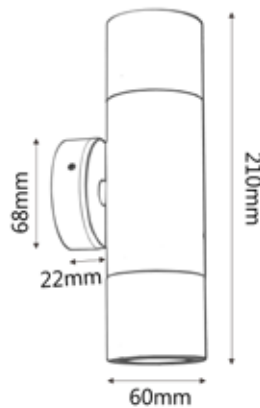

EXTERIOR WALL PILLAR LAMPS (GU10 UP/DOWN)

PRODUCT FEATURES

- GU10 exterior up/down wall pillar lamps
- Max.wattage: 35W halogen globe
- Globes not included

WARRANTY

- 2 year replacement warranty

▲ PGUDBL

▲ PGUDC

▲ PGUDSIL

▲ PGUDSS

▲ PGUDT

▲ PGUDWH

GROUP: EXPIFT

CODE	DESCRIPTION	COLOUR	WATT (W)	IP	CARTON QTY
PGUDBL	2XGU10 UP/DOWN PILLAR LAMP BLACK POWDER COATED ALUMINIUM	BLACK POWDER COATED	Max.35	P65	1/20
PGUDC	2XGU10 UP/DOWN PILLAR LAMP POLISHED COPPER	POLISHED COPPER	Max.35	IP65	1/20
PGUDSIL	2XGU10 UP/DOWN PILLAR LAMP SILVER POWDER COATED ALUMINIUM	SILVER POWDER COATED	Max.35	IP65	1/20
PGUDSS	2XGU10 UP/DOWN PILLAR LAMP SS CLEAR ANODIZE	SS CLEAR ANODIZE	Max.35	IP65	1/20
PGUDT	2XGU10 UP/DOWN PILLAR LAMP TITANIUM ALUMINIUM	TITANIUM ALUMINIUM	Max.35	IP65	1/20
PGUDWH	2XGU10 UP/DOWN PILLAR LAMP WHITE POWDER COATED ALUMINIUM	WHITE POWDER COATED	Max.35	IP65	1/20