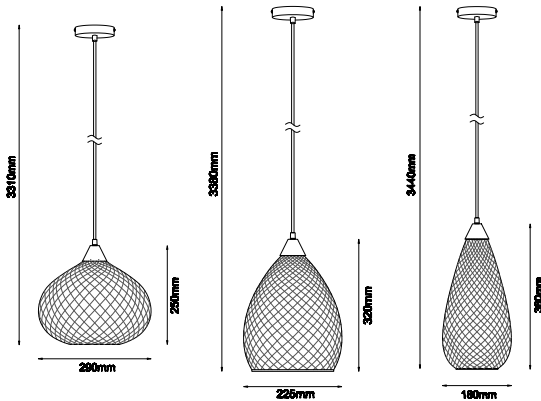

E27 Interior Pendant Lights
RICTUS SERIES

▲ RICTUS1

▲ RICTUS2

▲ RICTUS3

▲ RICTUS4

▲ RICTUS5

▲ RICTUS5

PRODUCT FEATURES

- Material: iron & glass
- Max.wattage: 72W
- E27 lamp base
- Globe not included
- For indoor use

WARRANTY

- 1 year replacement warranty

GROUP: INPEFT

CODE	DESCRIPTION	DIAM (mm)	FITTING L(mm)	CABLE L(mm)	CANOPY OD(mm)	CARTON QTY
RICTUS1	1XE27 COPPER WINE GLASS WITH QUADRILATERAL SEGMENT PENDANT	Ø290	250	3000	Ø110	1/1
RICTUS2	1XE27 GOLD WINE GLASS WITH QUADRILATERAL SEGMENT PENDANT	Ø290	250	3000	Ø110	1/1
RICTUS3	1XE27 COPPER GLASS ELLIPSE WITH QUADRILATERAL SEGMENT PENDANT	Ø225	320	3000	Ø110	1/1
RICTUS4	1XE27 GOLD GLASS ELLIPSE WITH QUADRILATERAL SEGMENT PENDANT	Ø225	320	3000	Ø110	1/1
RICTUS5	1XE27 COPPER GLASS TEAR DROP WITH QUADRILATERAL SEGMENT PENDANT	Ø180	380	3000	Ø110	1/1
RICTUS6	1XE27 GOLD GLASS TEAR DROP WITH QUADRILATERAL SEGMENT PENDANT	Ø180	380	3000	Ø110	1/1