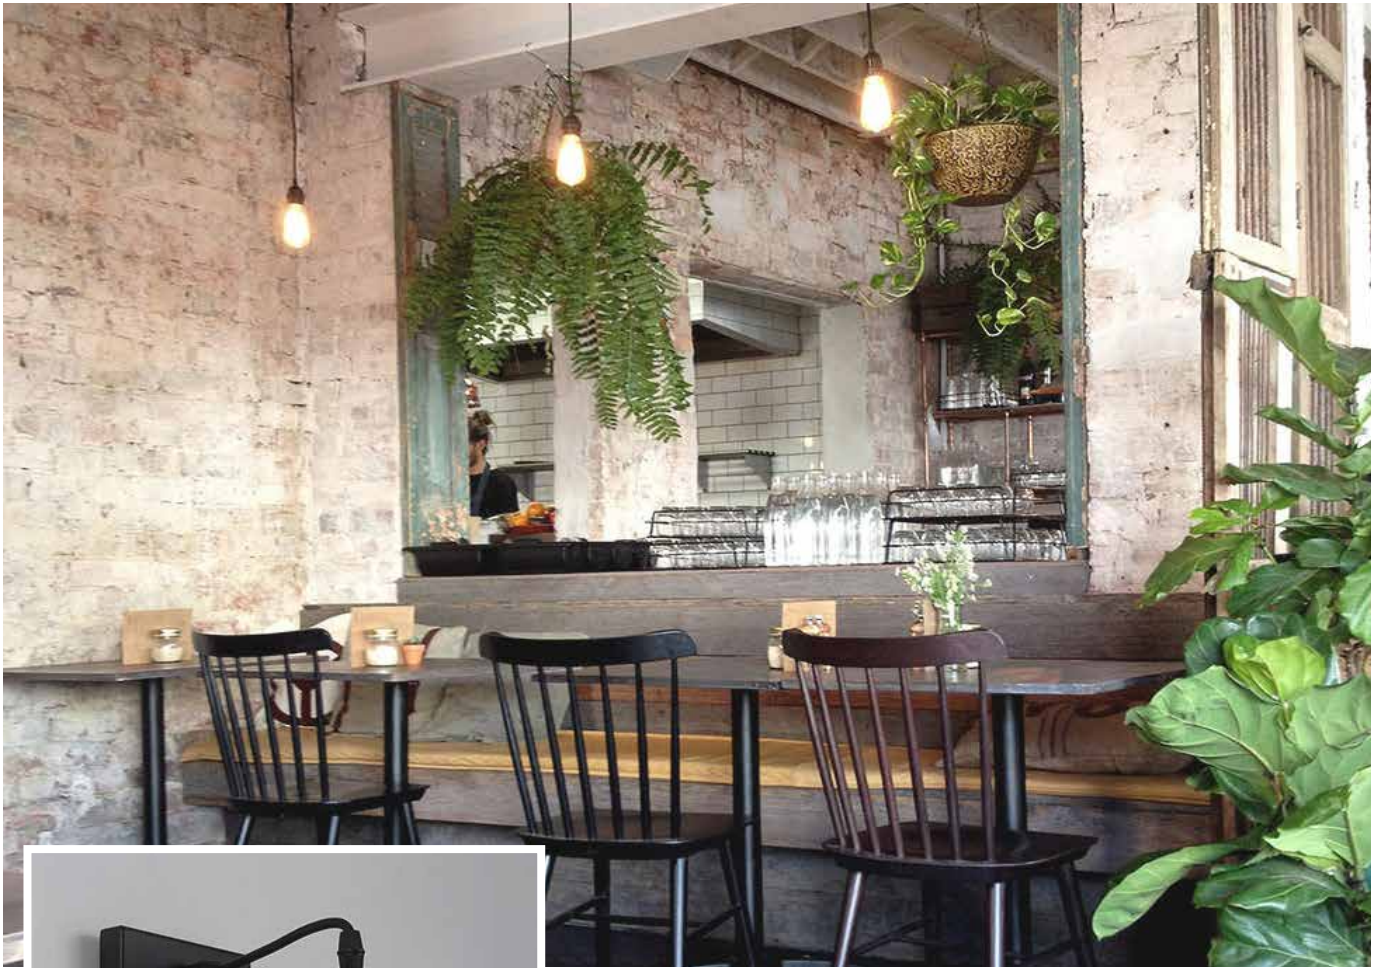

E27 Interior Wall Lamp
STRUNG1

PRODUCT FEATURES

- Material: steel & glass
- Colour: black and antique bronze
- Max.wattage: 40W
- E27 lamp base
- Globe not included
- For indoor use

WARRANTY

- 1 year replacement warranty