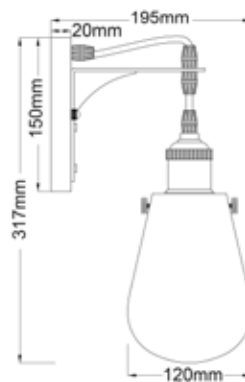

E27 Interior Wall Lamp
STRUNG1

PRODUCT FEATURES

- Material: steel & glass
- Colour: black and antique bronze
- Max.wattage: 40W
- E27 lamp base
- Globe not included
- For indoor use

WARRANTY

- 1 year replacement warranty

GROUP: INWALL

CODE	DESCRIPTION	WATT (W)	IP RATING	WIDTH (mm)	LENGTH (mm)	BACK PLATE (mm)	CARTON QTY
STRUNG1	1XE27 BLACK & ANTIQUE BRONZE WALL LIGHT	MAX.40	IP20	195	317	150X20	1/1