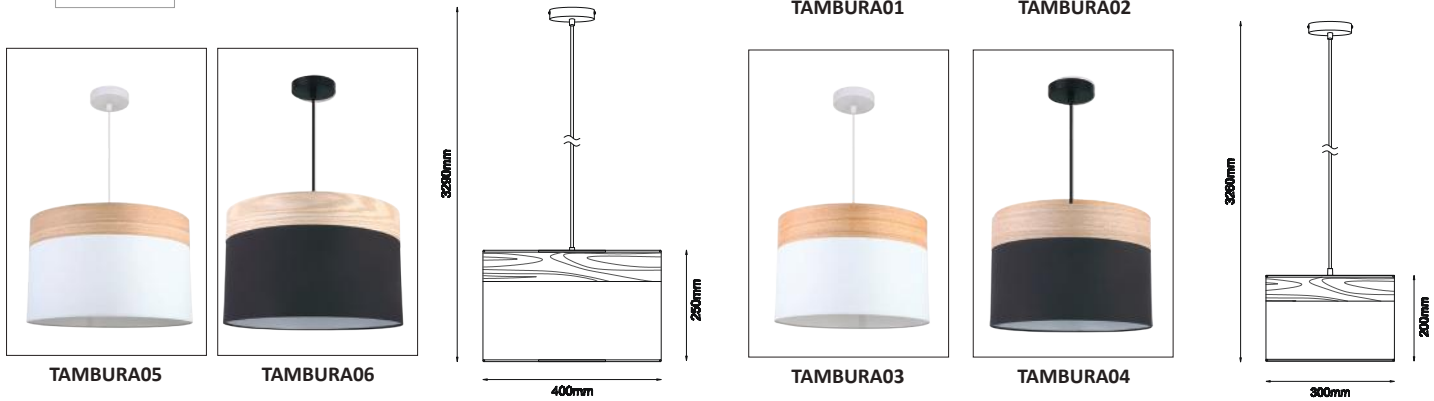

## TAMBURA SERIES E27 MODERN PENDANT LIGHTS

### PRODUCT FEATURES

- Input Voltage: 220-240V AC
- Max 40W halogen globe
- E27 lampholder
- Globe not included
- For indoor use only

**WARRANTY**  
**1 YEAR**  
REPLACEMENT

PART NO.	DESCRIPTION	LENGTH (mm)	DIAM (mm)	CABLE (mm)	CANOPY OD(MM)	CANOPY DEPTH (mm)	WEIGHT (KG)	BOX (cm)	CARTON QTY
TAMBURA01	PENDANT ES Small OBLONG (WH Cloth Shade with Blonde Wood Trim)	250	Ø150	3000	Ø100	25	0.5	18 x 18 x 34	10
TAMBURA02	PENDANT ES Small OBLONG (BLK Cloth Shade with Blonde Wood Trim)	250	Ø150	3000	Ø100	25	0.5	18 x 18 x 34	10
TAMBURA03	PENDANT ES Medium RND (WH Cloth Shade with Blonde Wood Trim)	200	Ø300	3000	Ø100	25	1.0	38 x 38 x 27	1
TAMBURA04	PENDANT ES Medium RND (BLK Cloth Shade with Blonde Wood Trim)	200	Ø300	3000	Ø100	25	1.0	38 x 38 x 27	1
TAMBURA05	PENDANT ES Large RND (WH Cloth Shade with Blonde Wood Trim)	250	Ø400	3000	Ø100	25	1.9	48 x 48 x 32	1
TAMBURA06	PENDANT ES Large RND (BLK Cloth Shade with Blonde Wood Trim)	250	Ø400	3000	Ø100	25	1.9	48 x 48 x 32	1