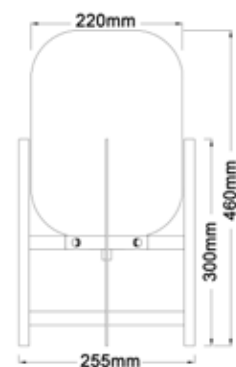

E27 Interior Table Lamps
TANQUE SERIES

▲ TANQUE1

▲ TANQUE2

PRODUCT FEATURES

- Material: steel & glass
- Max.wattage: 40W
- E27 lamp base
- Globe not included
- 2.3m Flex & plug inline switch
- For indoor use

WARRANTY

- 1 year replacement warranty

GROUP: INTABL

| CODE | DESCRIPTION | HEIGHT (mm) | BASE (mm) | DIAM (mm) | CARTON QTY |
|---------|---|-------------|-----------|-----------|------------|
| TANQUE1 | 1XE27 WH METAL / FROSTED GLASS WATER TANK TABLE LAMP | 460 | 255 | Ø220 | 1/1 |
| TANQUE2 | 1XE27 BLK METAL / BLACK SMOKE GLASS WATER TANK TABLE LAMP | 460 | 255 | Ø220 | 1/1 |