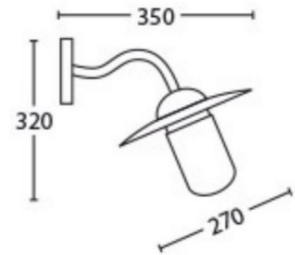

DEKSEL (Matte Black)

Matte Black Interior Wall / Pendant Lights & Exterior Wall Light

DEKSEL04

DEKSEL05

DEKSEL06

Product Features:

- Input voltage: 110-265V AC
- Material: aluminium
- Screw: stainless steel
- Lamp holder: E27 (Max.60W)
- Globe not included
- IP rating: DEKSEL04: IP54 & DEKSEL05-06: IP23

PART NO.	DESCRIPTION	LAMP HOLDER	MAX. WATT	IP	CANOPY (mm)	BACK PLATE (mm)	SUSPENSION (mm)	WEIGHT (kg)	BOX (cm)	CARTON QTY
DEKSEL04	WALL S/M ES Sun Hat MATT BLK CLR Glass Diff	E27	60W	IP54	-	Ø115x25	-	1.5	35x27x26	1/4
DEKSEL05	WALL Int S/M ES DOME MATT BLK (Brass bracket)	E27	60W	IP23	-	200x25	-	1.9	46x32x28	1/4
DEKSEL06	PENDANT ES 60W MATT BLK ANGLED DOME OD 400mm	E27	60W	IP23	Ø135	-	1500mm Chain & cable	3.1	42x42x25	1/4