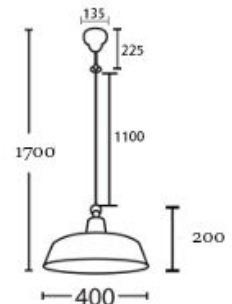

DEKSEL (Matte Black)

Matte Black Interior Wall / Pendant Lights & Exterior Wall Light

DEKSEL04

DEKSEL05

DEKSEL06

Product Features:

- Input voltage: 110-265V AC
- Material: aluminium
- Screw: stainless steel
- Lamp holder: E27 (Max.60W)
- Globe not included
- IP rating: DEKSEL04: IP54 & DEKSEL05-06: IP23

PART NO.	DESCRIPTION	LAMP HOLDER	MAX. WATT	IP	CANOPY (mm)	BACK PLATE (mm)	SUSPENSION (mm)	WEIGHT (kg)	BOX (cm)	CARTON QTY
DEKSEL04	WALL S/M ES Sun Hat MATT BLK CLR Glass Diff	E27	60W	IP54	-	Ø115x25	-	1.5	35x27x26	1/4
DEKSEL05	WALL Int S/M ES DOME MATT BLK (Brass bracket)	E27	60W	IP23	-	200x25	-	1.9	46x32x28	1/4
DEKSEL06	PENDANT ES 60W MATT BLK ANGLED DOME OD 400mm	E27	60W	IP23	Ø135	-	1500mm Chain & cable	3.1	42x42x25	1/4