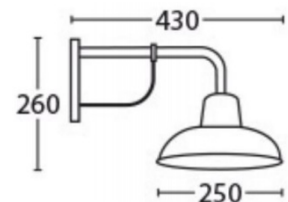

DEKSEL (Matte Black)

Matte Black Interior Wall / Pendant Lights & Exterior Wall Light

DEKSEL04

DEKSEL05

DEKSEL06

Product Features:

- Input voltage: 110-265V AC
- Material: aluminium
- Screw: stainless steel
- Lamp holder: E27 (Max.60W)
- Globe not included
- IP rating: DEKSEL04: IP54 & DEKSEL05-06: IP23

PART NO.	DESCRIPTION	LAMP HOLDER	MAX. WATT	IP	CANOPY (mm)	BACK PLATE (mm)	SUSPENSION (mm)	WEIGHT (kg)	BOX (cm)	CARTON QTY
DEKSEL04	WALL S/M ES Sun Hat MATT BLK CLR Glass Diff	E27	60W	IP54	-	Ø115x25	-	1.5	35x27x26	1/4
DEKSEL05	WALL Int S/M ES DOME MATT BLK (Brass bracket)	E27	60W	IP23	-	200x25	-	1.9	46x32x28	1/4
DEKSEL06	PENDANT ES 60W MATT BLK ANGLED DOME OD 400mm	E27	60W	IP23	Ø135	-	1500mm Chain & cable	3.1	42x42x25	1/4