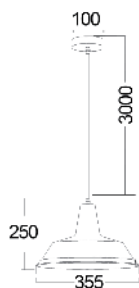

DIVO6
(Blue)