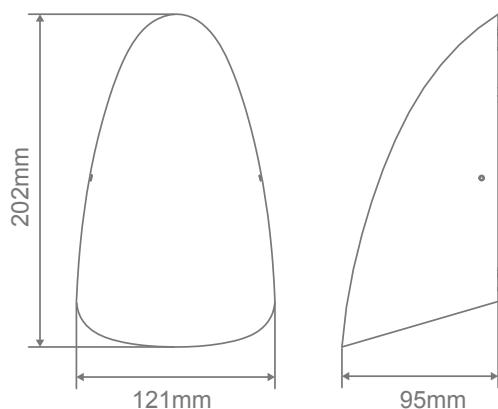

Diagrams / Additional

Item No.	Variant			CCT
	Blk	Dgr	Wht	
FINN-8	22655	22656	22657	TRIO