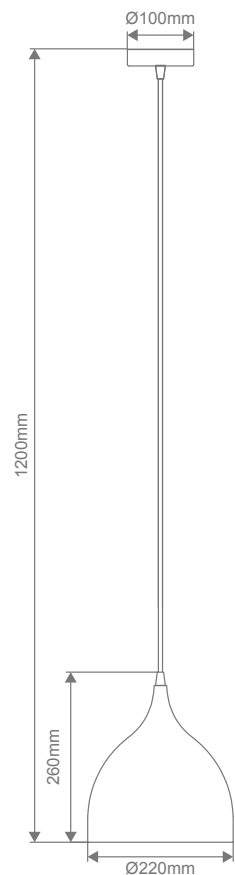

JADE-220 Metal Pendant

Description

Jade metal pendant series offers a contemporary minimalist feel, suitable for hallways, breakfast bench, bedrooms, living rooms, as well as cafes and bars. Available with matching suspension, ceiling canopy, and choice of Brushed Brass, Brushed Copper, Brushed Nickel, Matt Black and Satin White shades.

Specification Features

Input Voltage: 240V
 Power (W): Max 60W
 IP rating (IP): 20
Requires: 1xE27 Globe. Not included

Diagrams / Additional

Item No.	Variant	Colour Finish
JADE-220	31412	Brushed Brass
	31413	Brushed Copper
	31414	Brushed Nickel
	31415	Black
	31416	White