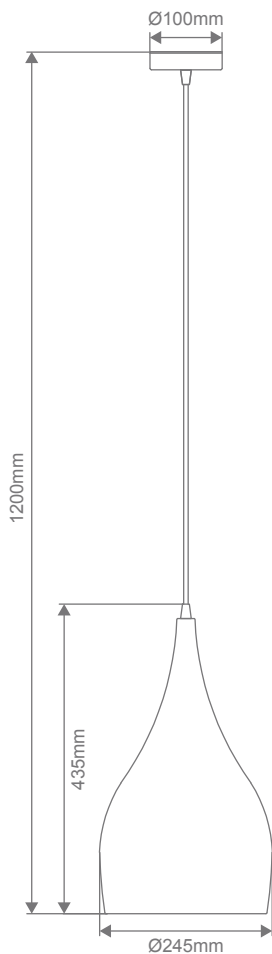

JADE-240 Metal Pendant

Description

Jade metal pendant series offers a contemporary minimalist feel, suitable for hallways, breakfast bench, bedrooms, living rooms, as well as cafes and bars. Available with matching suspension, ceiling canopy, and choice of Brushed Brass, Brushed Copper, Brushed Nickel, Matt Black and Satin White shades.

Specification Features

Input Voltage: 240V
 Power (W): Max 60W
 IP rating (IP): 20
 Requires: 1xE27 Globe. Not included

Diagrams / Additional

Item No.	Variant	Colour Finish
JADE-240	31417	Brushed Brass
	31418	Brushed Copper
	31419	Brushed Nickel
	31420	Black
	31421	White