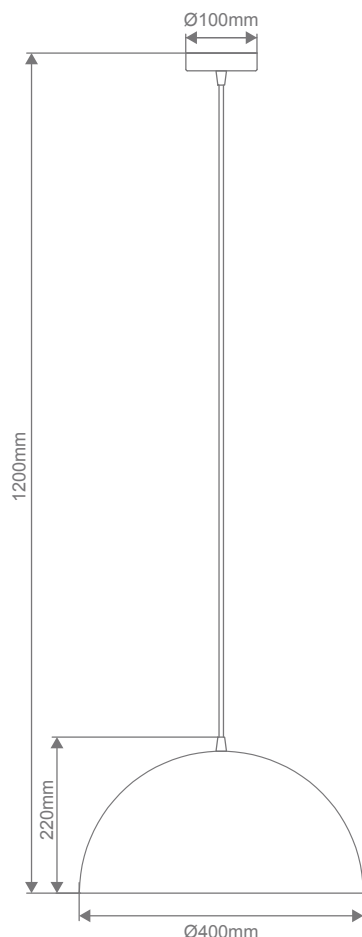

Specification Features

Input Voltage:

Power (W): Max 60W

IP rating (IP): 20

Requires: 1xE27 Globe. Not included

Diagrams / Additional

Item No.	Variant	Colour Finish
LUNA-400	31363	Brushed Brass
	31364	Brushed Copper
	31365	Brushed Nickel
	31366	Black
	31367	White