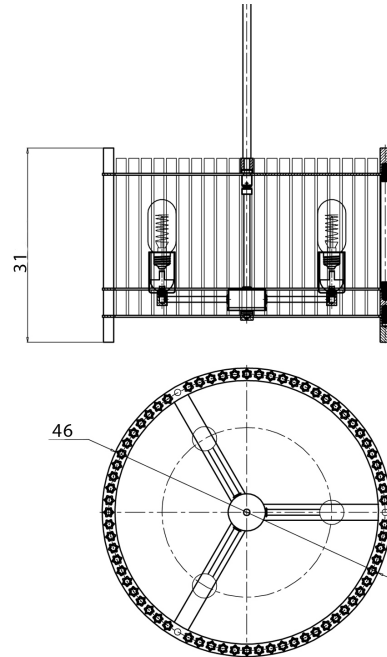

Indio Medium

Product Code:	LUM.INDIO3.M
Name:	Indio soft brass medium pendant with glass bar diffuser
Dimensions:	Diam 46cm H 31cm
Drop:	Max 125.5cm adjustable
Ceiling Plate:	Diam 8cm
Materials:	Steel and glass bars
Finishes:	Soft brass plating
Lamp:	3x E37 60w max
Notes:	