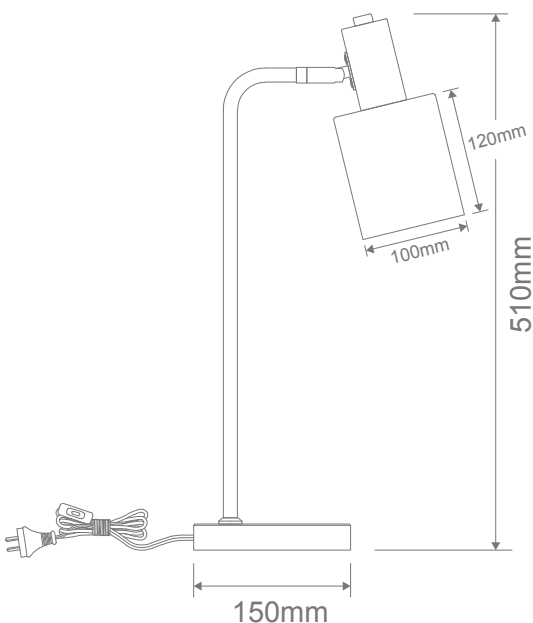

Diagrams / Additional

Item No.	Variant	Lamp Base
MARISOL-DL	Blk	E14