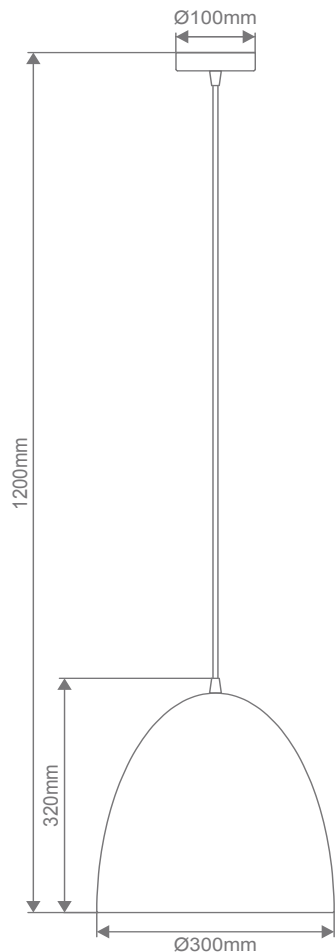

MELODY-300 Metal Pendant

Description

Melody metal pendant series offers a contemporary minimalist feel, suitable for hallways, breakfast bench, bedrooms, living rooms, as well as cafes and bars. Available with matching suspension, ceiling canopy, and choice of Brushed Brass, Brushed Copper, Brushed Nickel, Matt Black and Satin White shades.

Specification Features

Input Voltage: 240V
 Power (W): Max 60W
 IP rating (IP): 20
 Requires: 1xE27 Globe. Not included

Diagrams / Additional

Item No.	Variant	Colour Finish
MELODY-300	31440	Brushed Brass
	31441	Brushed Copper
	31442	Brushed Nickel
	31443	Black
	31444	White