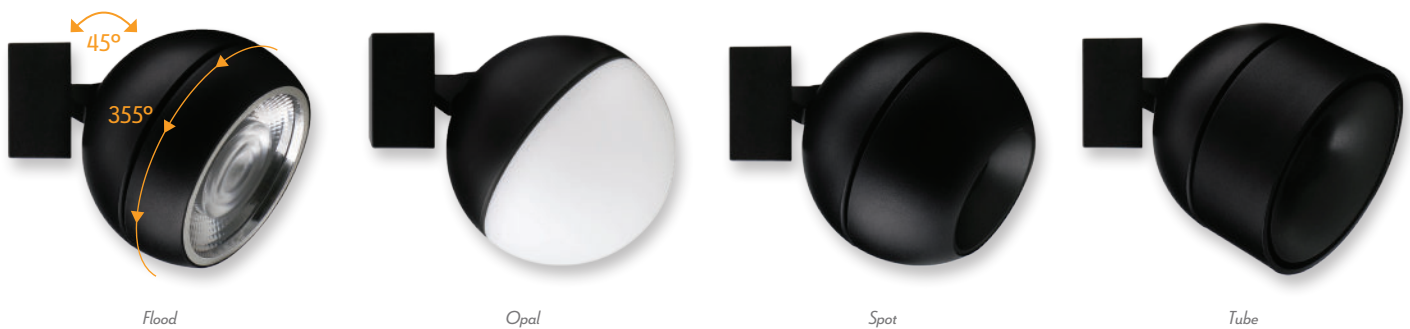

Moon Wall LED Wall Light

Description

MOON Series is one of the most well designed series that allows a versatile range of products to be suitable for almost any interior application. MOON Series combines a stylish half sphere body design with a dedicated fascia depending on the light effect required. Part of a family of pendant light, semi-recessed light, track light, track pendant light, surface mounted light as well as a wall light. Featuring painted Matt White and Matt Black colour options. Power Switchable from 6W or 9W depending on your choice of brightness level. Fully dimmable with suitable dimmers. Tri-colour switchable – choose between 3000K Warm White, 4000K Neutral White or 5000K White. Decide which effect your MOON series light will offer you – Flood Fascia, Spot Fascia, Opal Fascia or Tube Fascia.

Specification Features

- Input Voltage: 240V
- Power (W): 6/9W
- IP rating (IP): 20
- LED type: SMD
- CCT: 3000K - 4000K - 5700K (Switchable)
- CRI: ≥80
- Dimmable: Yes*
- Lifespan (hrs): 50,000hrs

*Fully dimmable with suitable dimmers.

Item No.	Variant		CCT	
	Blk	Wht		
MOON-WALL	FLD	22820	22821	TRIO
	OPAL	22822	22823	
	SPOT	22824	22825	
	TUBE	22826	22827	

6W - Lumen Output											
Warm White 3000K				Neutral White 4000K				White 5700K			
Fld-60°	Opal-130°	Spot-30°	Tube-60°	Fld-60°	Opal-130°	Spot-30°	Tube-60°	Fld-60°	Opal-130°	Spot-30°	Tube-60°
477lm	433lm	498lm	430lm	556lm	504lm	534lm	504lm	561lm	513lm	536lm	515lm

9W - Lumen Output											
Fld-60°	Opal-130°	Spot-30°	Tube-60°	Fld-60°	Opal-130°	Spot-30°	Tube-60°	Fld-60°	Opal-130°	Spot-30°	Tube-60°
651lm	600lm	661lm	593lm	780lm	719lm	756lm	716lm	775lm	729lm	751lm	708lm