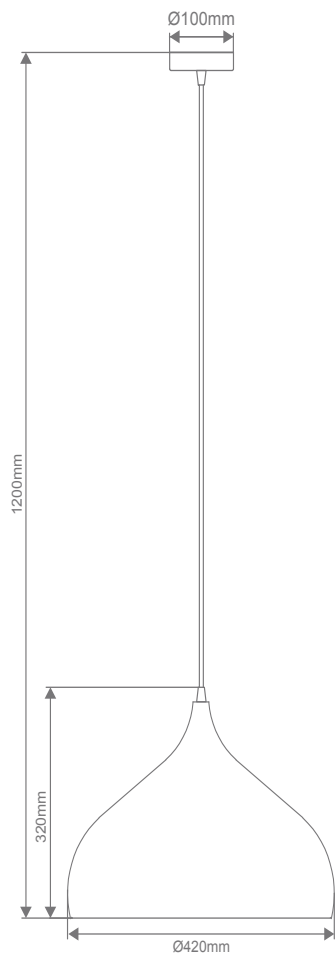

NOVA-420 Metal Pendant

Description

Nova metal pendant series offers a contemporary minimalist feel, suitable for hallways, breakfast bench, bedrooms, living rooms, as well as cafes and bars. Available with matching suspension, ceiling canopy, and choice of Brushed Brass, Brushed Copper, Brushed Nickel, Matt Black and Satin White shades.

Specification Features

Input Voltage: 240V
 Power (W): Max 60W
 IP rating (IP): 20
 Requires: 1xE27 Globe. Not included

Diagrams / Additional

| Item No. | Variant | Colour Finish |
|----------|---------|----------------|
| NOVA-420 | 31430 | Brushed Brass |
| | 31431 | Brushed Copper |
| | 31432 | Brushed Nickel |
| | 31433 | Black |
| | 31434 | White |