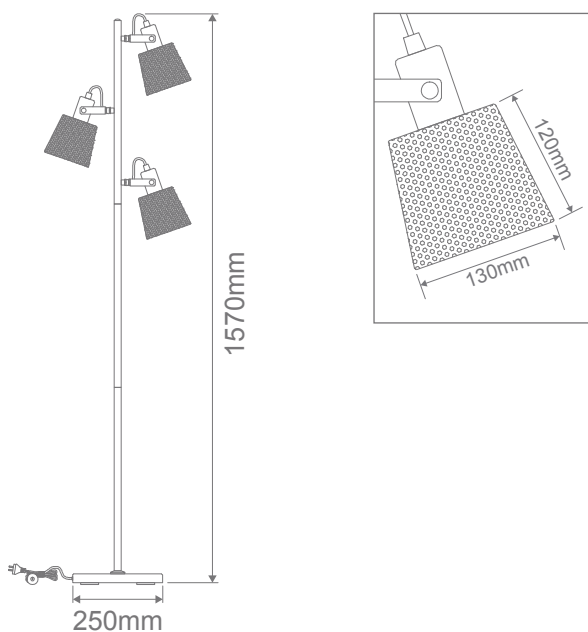

Diagrams / Additional

Item No.	Variant	Lamp Base
RUSTICA-3FL	Blk	E14