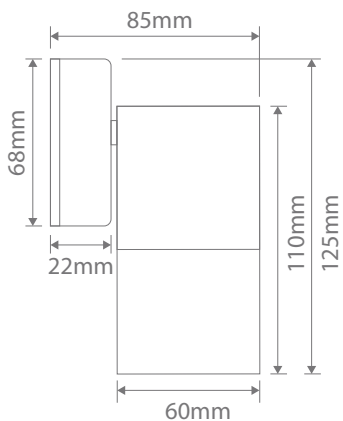

Specification Features

Input Voltage:	240V
Power (W):	35W Max
IP rating (IP):	65
Lamp:	GU10 (Not Included)

Copper

Black

White

Titanium Silver

Diagrams / Additional

Aluminium models