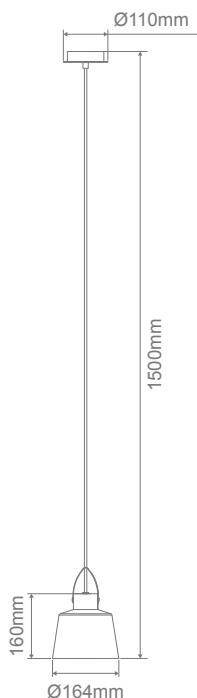

## Strap-PDT Metal Pendant

### Description

STRAP Series combines a stylish conical shade design held by a leather strap, which offers a modern appearance for most modern interior decors. Ideal as a feature lamp in living rooms and bedrooms. Featuring painted Matt White and Matt Black colour options. Part of a family of matching pendant, table lamp, floor lamp and wall light.

### Specification Features

Input Voltage: 240V  
 Power (W): 25W LED Max  
 Requires: 1xE27 Globe (Not Included)

### Diagrams / Additional

Item No.	Variant	
	Blk	Wht
STRAP-PDT	22716	22717