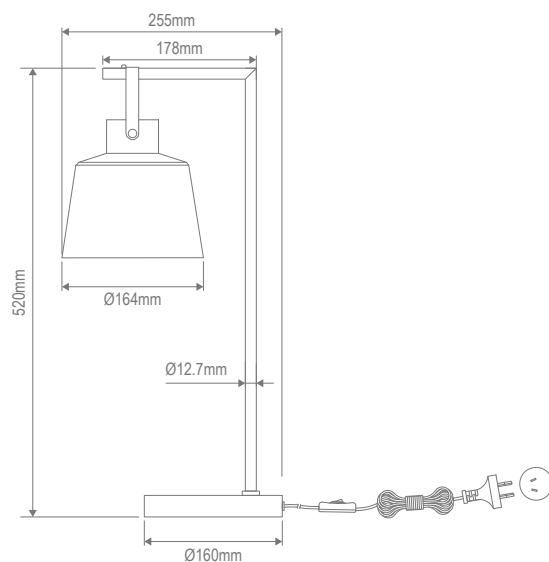

Strap-TL Table Lamp

Description

STRAP Series combines a stylish conical shade design held by a leather strap, which offers a modern appearance for most modern interior decors. Ideal as a feature lamp in living rooms and bedrooms. Featuring painted Matt White and Matt Black colour options. Part of a family of matching pendant, table lamp, floor lamp and wall light.

Specification Features

Input Voltage: 240V
 Power (W): 25W LED Max
 Requires: 1xE27 Globe (Not Included)

Diagrams / Additional

Item No.	Variant	
	Blk	Wht
STRAP-TL	22720	22721