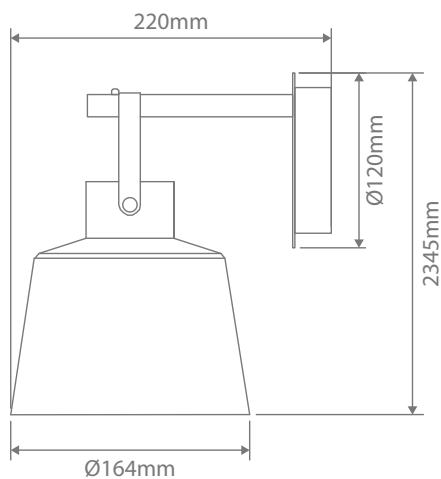

Strap-WB Metal Wall Bracket

Description

STRAP Series combines a stylish conical shade design held by a leather strap, which offers a modern appearance for most modern interior decors. Ideal as a feature lamp in living rooms and bedrooms. Featuring painted Matt White and Matt Black colour options. Part of a family of matching pendant, table lamp, floor lamp and wall light.

Specification Features

Input Voltage: 240V
 Power (W): 25W LED Max
 Requires: 1xE27 Globe (Not Included)

Diagrams / Additional

Item No.	Variant	
	Blk	Wht
STRAP-WB	22722	22723