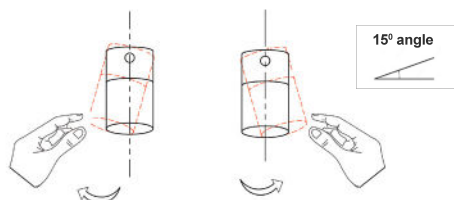

Part No.	Description	Dimensions (mm)	Base (mm)	Canopy (mm)	Weight (kg)	Box (cm)	Carton Qty
TACHE10	SPOT GU10 X 3 Interior Ceiling BLK OD510mm H120mm Adj	Ø510xH120	Ø160	Ø90x45	1.6	47x42x14	1/1
TACHE11	SPOT GU10 X 4 Interior Ceiling BLK OD520mm H120mm Adj	520x520xH120	Ø160	Ø90x45	1.6	43x42x14	1/1
TACHE12	SPOT GU10 X 6 Interior Ceiling BLK OD720mm H120mm Adj	720x400xH120	Ø180	Ø100x45	3.5	66x42x14	1/1

## INTERIOR SPOT CEILING LIGHTS

with Adjustable White Heads and White Base

TACHE13

TACHE14

TACHE15

Part No.	Description	Dimensions (mm)	Base (mm)	Canopy (mm)	Weight (kg)	Box (cm)	Carton Qty
TACHE13	SPOT GU10 X 3 Interior Ceiling WH OD510mm H120mm Adj	Ø510xH120	Ø160	Ø90x45	1.6	47x42x14	1/1
TACHE14	SPOT GU10 X 4 Interior Ceiling WH OD520mm H120mm Adj	520x520xH120	Ø160	Ø90x45	1.6	43x42x14	1/1
TACHE15	SPOT GU10 X 6 Interior Ceiling WH OD720mm H120mm Adj	720x400xH120	Ø180	Ø100x45	3.5	66x42x14	1/1