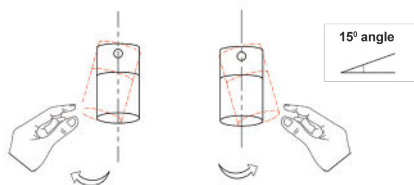

## INTERIOR SPOT CEILING LIGHTS

with Adjustable Antique Brass Heads and Brass Round Base

TACHE1

TACHE2

TACHE3

### PRODUCT FEATURES:

- Input voltage: 220-240V
- Material: aluminium
- Lamp holder: GU10 (Max.35W globe)
- Globe not included
- For indoor use only
- Warranty: 1 year replacement

**Warning: Adjustable Head but Maximum 15° either way. Adjusting more than the suggested angle will cause damage to the fitting.**