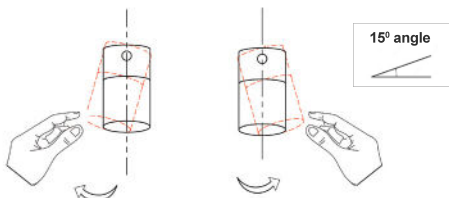

Part No.	Description	Dimensions (mm)	Base (mm)	Canopy (mm)	Weight (kg)	Box (cm)	Carton Qty
TACHE7	SPOT GU10 X 3 Interior Ceiling Chrome OD510mm H120mm Adj	Ø510xH120	Ø160	Ø90x45	1.6	47x42x14	1/1
TACHE8	SPOT GU10 X 4 Interior Ceiling Chrome OD520mm H120mm Adj	520x520xH120	Ø160	Ø90x45	1.6	43x42x14	1/1
TACHE9	SPOT GU10 X 6 Interior Ceiling Chrome OD720mm H120mm Adj	720x400xH120	Ø180	Ø100x45	3.5	66x42x14	1/1