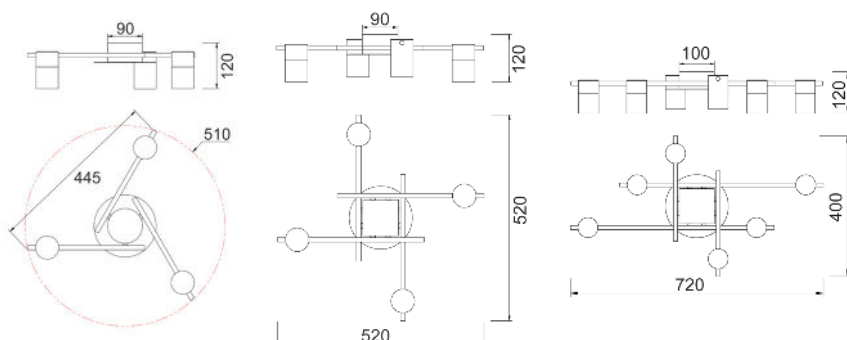

Part No.	Description	Dimensions (mm)	Base (mm)	Canopy (mm)	Weight (kg)	Box (cm)	Carton Qty
TACHE1	SPOT GU10 X 3 Interior Ceiling Light Adj Ant/Brs Head w/Brs Rnd Base + RND BLK Canopy	Ø510xH120	Ø160	Ø90x45	1.6	47x42x14	1/1
TACHE2	SPOT GU10 X 4 Interior Ceiling Light Adj Ant/Brs Head w/Brs Rnd Base + SQ BLK Canopy	520x520xH120	Ø160	90x90x45	1.6	43x42x14	1/1
TACHE3	SPOT GU10 X 6 Interior Ceiling Light Adj Ant/Brs Head w/Brs Rnd Base + SQ BLK Canopy	720x400xH120	Ø180	100x100x50	3.5	66x42x14	1/1

Part No.	Description	Dimensions (mm)	Base (mm)	Canopy (mm)	Weight (kg)	Box (cm)	Carton Qty
TACHE10	SPOT GU10 X 3 Interior Ceiling BLK OD510mm H120mm Adj	Ø510xH120	Ø160	Ø90x45	1.6	47x42x14	1/1
TACHE11	SPOT GU10 X 4 Interior Ceiling BLK OD520mm H120mm Adj	520x520xH120	Ø160	Ø90x45	1.6	43x42x14	1/1
TACHE12	SPOT GU10 X 6 Interior Ceiling BLK OD720mm H120mm Adj	720x400xH120	Ø180	Ø100x45	3.5	66x42x14	1/1

## INTERIOR SPOT CEILING LIGHTS

with Adjustable White Heads and White Base

TACHE13

TACHE14

TACHE15

Part No.	Description	Dimensions (mm)	Base (mm)	Canopy (mm)	Weight (kg)	Box (cm)	Carton Qty
TACHE13	SPOT GU10 X 3 Interior Ceiling WH OD510mm H120mm Adj	Ø510xH120	Ø160	Ø90x45	1.6	47x42x14	1/1
TACHE14	SPOT GU10 X 4 Interior Ceiling WH OD520mm H120mm Adj	520x520xH120	Ø160	Ø90x45	1.6	43x42x14	1/1
TACHE15	SPOT GU10 X 6 Interior Ceiling WH OD720mm H120mm Adj	720x400xH120	Ø180	Ø100x45	3.5	66x42x14	1/1