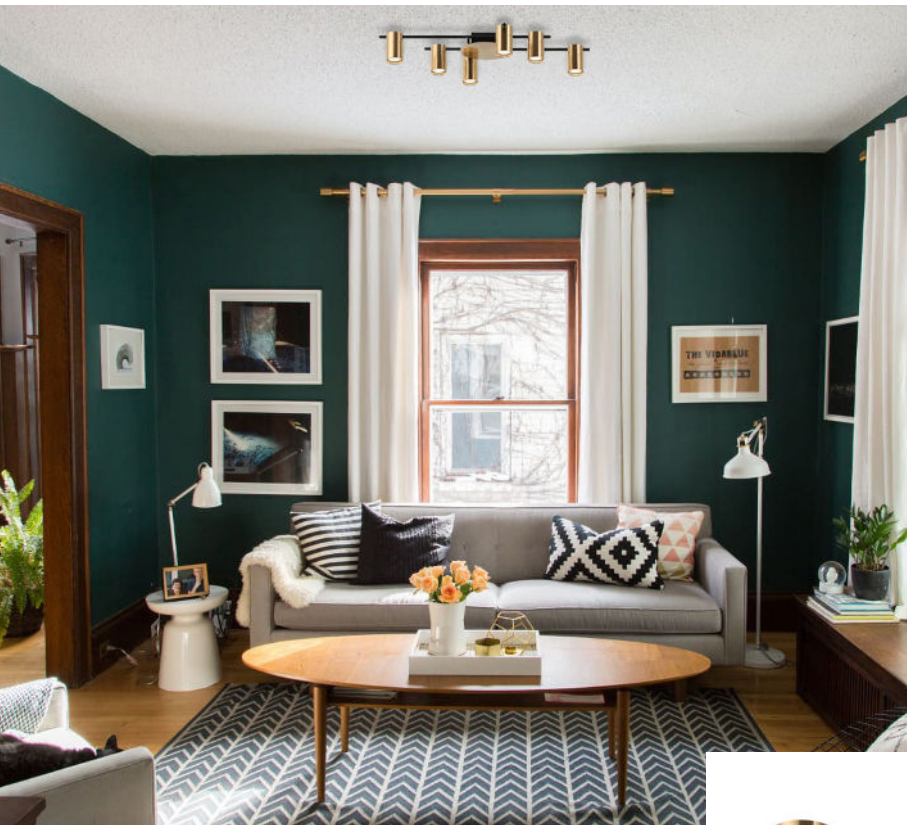

## INTERIOR SPOT CEILING LIGHTS

with Adjustable Antique Brass Heads and Brass Round Base

TACHE1

TACHE2

TACHE3