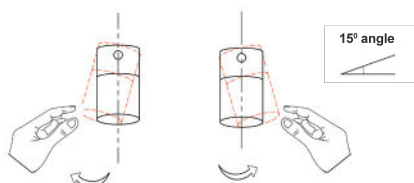

Part No.	Description	Dimensions (mm)	Base	Canopy (mm)	Weight (kg)	Box (cm)	Carton Qty
TACHE4	SPOT GU10 X 3 Interior Ceiling Light Adj Blk & Ant/ Brs Head w/Brs Rnd Base + RND BLK Canopy	Ø510xH120	Ø160	Ø90x45	1.6	47x42x14	1/1
TACHE5	SPOT GU10 X 4 Interior Ceiling Light Adj Blk & Ant/ Brs Head w/Brs Rnd Base + SQ BLK Canopy	520x520xH120	Ø160	90x90x45	1.6	43x42x14	1/1
TACHE6	SPOT GU10 X 6 Interior Ceiling Light Adj Blk & Ant/ Brs Head w/Brs Rnd Base + SQ BLK Canopy	720x400xH120	Ø180	100x100x50	3.5	66x42x14	1/1