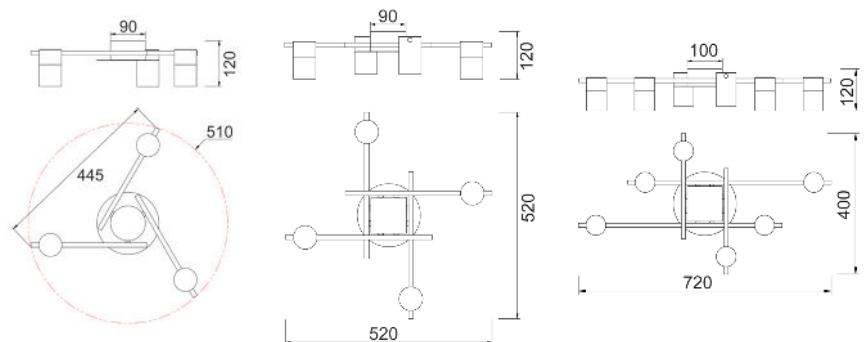

Part No.	Description	Dimensions (mm)	Base (mm)	Canopy (mm)	Weight (kg)	Box (cm)	Carton Qty
TACHE1	SPOT GU10 X 3 Interior Ceiling Light Adj Ant/Brs Head w/Brs Rnd Base + RND BLK Canopy	Ø510xH120	Ø160	Ø90x45	1.6	47x42x14	1/1
TACHE2	SPOT GU10 X 4 Interior Ceiling Light Adj Ant/Brs Head w/Brs Rnd Base + SQ BLK Canopy	520x520xH120	Ø160	90x90x45	1.6	43x42x14	1/1
TACHE3	SPOT GU10 X 6 Interior Ceiling Light Adj Ant/Brs Head w/Brs Rnd Base + SQ BLK Canopy	720x400xH120	Ø180	100x100x50	3.5	66x42x14	1/1

Part No.	Description	Dimensions (mm)	Base	Canopy (mm)	Weight (kg)	Box (cm)	Carton Qty
TACHE4	SPOT GU10 X 3 Interior Ceiling Light Adj Blk & Ant/ Brs Head w/Brs Rnd Base + RND BLK Canopy	Ø510xH120	Ø160	Ø90x45	1.6	47x42x14	1/1
TACHE5	SPOT GU10 X 4 Interior Ceiling Light Adj Blk & Ant/ Brs Head w/Brs Rnd Base + SQ BLK Canopy	520x520xH120	Ø160	90x90x45	1.6	43x42x14	1/1
TACHE6	SPOT GU10 X 6 Interior Ceiling Light Adj Blk & Ant/ Brs Head w/Brs Rnd Base + SQ BLK Canopy	720x400xH120	Ø180	100x100x50	3.5	66x42x14	1/1

## INTERIOR SPOT CEILING LIGHTS

with Adjustable Chrome Heads and Chrome Base

TACHE7

TACHE8

TACHE9

Part No.	Description	Dimensions (mm)	Base (mm)	Canopy (mm)	Weight (kg)	Box (cm)	Carton Qty
TACHE7	SPOT GU10 X 3 Interior Ceiling Chrome OD510mm H120mm Adj	Ø510xH120	Ø160	Ø90x45	1.6	47x42x14	1/1
TACHE8	SPOT GU10 X 4 Interior Ceiling Chrome OD520mm H120mm Adj	520x520xH120	Ø160	Ø90x45	1.6	43x42x14	1/1
TACHE9	SPOT GU10 X 6 Interior Ceiling Chrome OD720mm H120mm Adj	720x400xH120	Ø180	Ø100x45	3.5	66x42x14	1/1