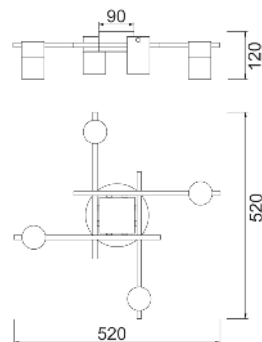

### PRODUCT FEATURES:

- Input voltage: 220-240V
- Material: aluminium
- Lamp holder: GU10 (Max.35W globe)
- Globe not included
- For indoor use only
- Warranty: 1 year replacement

**Warning: Adjustable Head but Maximum 15° either way. Adjusting more than the suggested angle will cause damage to the fitting.**

Part No.	Description	Dimensions (mm)	Base (mm)	Canopy (mm)	Weight (kg)	Box (cm)	Carton Qty
TACHE1	SPOT GU10 X 3 Interior Ceiling Light Adj Ant/Brs Head w/Brs Rnd Base + RND BLK Canopy	Ø510xH120	Ø160	Ø90x45	1.6	47x42x14	1/1
TACHE2	SPOT GU10 X 4 Interior Ceiling Light Adj Ant/Brs Head w/Brs Rnd Base + SQ BLK Canopy	520x520xH120	Ø160	90x90x45	1.6	43x42x14	1/1
TACHE3	SPOT GU10 X 6 Interior Ceiling Light Adj Ant/Brs Head w/Brs Rnd Base + SQ BLK Canopy	720x400xH120	Ø180	100x100x50	3.5	66x42x14	1/1