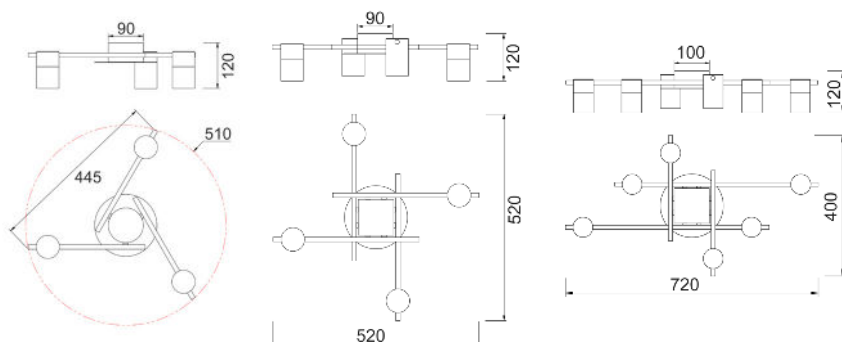

Part No.	Description	Dimensions (mm)	Base (mm)	Canopy (mm)	Weight (kg)	Box (cm)	Carton Qty
TACHE1	SPOT GU10 X 3 Interior Ceiling Light Adj Ant/Brs Head w/Brs Rnd Base + RND BLK Canopy	Ø510xH120	Ø160	Ø90x45	1.6	47x42x14	1/1
TACHE2	SPOT GU10 X 4 Interior Ceiling Light Adj Ant/Brs Head w/Brs Rnd Base + SQ BLK Canopy	520x520xH120	Ø160	90x90x45	1.6	43x42x14	1/1
TACHE3	SPOT GU10 X 6 Interior Ceiling Light Adj Ant/Brs Head w/Brs Rnd Base + SQ BLK Canopy	720x400xH120	Ø180	100x100x50	3.5	66x42x14	1/1

Part No.	Description	Dimensions (mm)	Base (mm)	Canopy (mm)	Weight (kg)	Box (cm)	Carton Qty
TACHE7	SPOT GU10 X 3 Interior Ceiling Chrome OD510mm H120mm Adj	Ø510xH120	Ø160	Ø90x45	1.6	47x42x14	1/1
TACHE8	SPOT GU10 X 4 Interior Ceiling Chrome OD520mm H120mm Adj	520x520xH120	Ø160	Ø90x45	1.6	43x42x14	1/1
TACHE9	SPOT GU10 X 6 Interior Ceiling Chrome OD720mm H120mm Adj	720x400xH120	Ø180	Ø100x45	3.5	66x42x14	1/1

## INTERIOR SPOT CEILING LIGHTS

with Adjustable Black Heads and Black Base

TACHE10

TACHE11

TACHE12

Part No.	Description	Dimensions (mm)	Base (mm)	Canopy (mm)	Weight (kg)	Box (cm)	Carton Qty
TACHE10	SPOT GU10 X 3 Interior Ceiling BLK OD510mm H120mm Adj	Ø510xH120	Ø160	Ø90x45	1.6	47x42x14	1/1
TACHE11	SPOT GU10 X 4 Interior Ceiling BLK OD520mm H120mm Adj	520x520xH120	Ø160	Ø90x45	1.6	43x42x14	1/1
TACHE12	SPOT GU10 X 6 Interior Ceiling BLK OD720mm H120mm Adj	720x400xH120	Ø180	Ø100x45	3.5	66x42x14	1/1