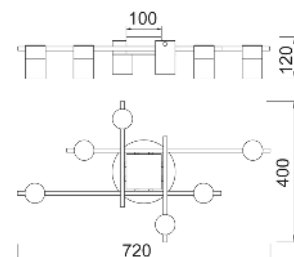

## INTERIOR SPOT CEILING LIGHTS

with Adjustable Antique Brass Heads and Brass Round Base

TACHE1

TACHE2

TACHE3

### PRODUCT FEATURES:

- Input voltage: 220-240V
- Material: aluminium
- Lamp holder: GU10 (Max.35W globe)
- Globe not included
- For indoor use only
- Warranty: 1 year replacement

**Warning: Adjustable Head but Maximum 15° either way. Adjusting more than the suggested angle will cause damage to the fitting.**

Part No.	Description	Dimensions (mm)	Base (mm)	Canopy (mm)	Weight (kg)	Box (cm)	Carton Qty
TACHE1	SPOT GU10 X 3 Interior Ceiling Light Adj Ant/Brs Head w/Brs Rnd Base + RND BLK Canopy	Ø510xH120	Ø160	Ø90x45	1.6	47x42x14	1/1
TACHE2	SPOT GU10 X 4 Interior Ceiling Light Adj Ant/Brs Head w/Brs Rnd Base + SQ BLK Canopy	520x520xH120	Ø160	90x90x45	1.6	43x42x14	1/1
TACHE3	SPOT GU10 X 6 Interior Ceiling Light Adj Ant/Brs Head w/Brs Rnd Base + SQ BLK Canopy	720x400xH120	Ø180	100x100x50	3.5	66x42x14	1/1