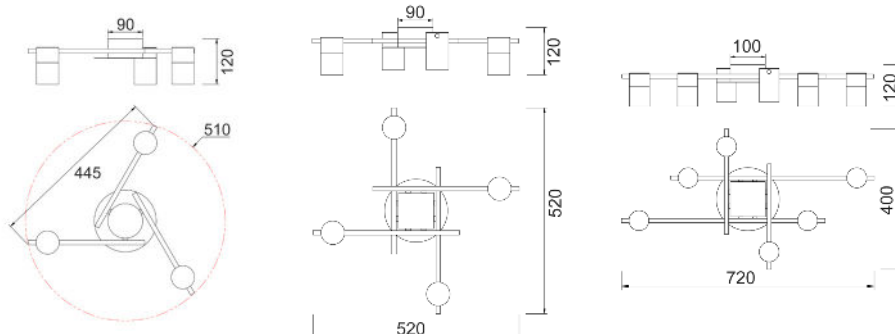

Part No.	Description	Dimensions (mm)	Base (mm)	Canopy (mm)	Weight (kg)	Box (cm)	Carton Qty
TACHE1	SPOT GU10 X 3 Interior Ceiling Light Adj Ant/Brs Head w/Brs Rnd Base + RND BLK Canopy	Ø510xH120	Ø160	Ø90x45	1.6	47x42x14	1/1
TACHE2	SPOT GU10 X 4 Interior Ceiling Light Adj Ant/Brs Head w/Brs Rnd Base + SQ BLK Canopy	520x520xH120	Ø160	90x90x45	1.6	43x42x14	1/1
TACHE3	SPOT GU10 X 6 Interior Ceiling Light Adj Ant/Brs Head w/Brs Rnd Base + SQ BLK Canopy	720x400xH120	Ø180	100x100x50	3.5	66x42x14	1/1

## INTERIOR SPOT CEILING LIGHTS

with Adjustable Black & Antique Brass Heads and Brass Round Base

TACHE4

TACHE5

TACHE6

### PRODUCT FEATURES:

- Input voltage: 220-240V
- Material: aluminium
- Lamp holder: GU10 (Max.35W globe)
- Globe not included
- For indoor use only
- Warranty: 1 year replacement

**Warning: Adjustable Head but Maximum 15° either way. Adjusting more than the suggested angle will cause damage to the fitting.**

Part No.	Description	Dimensions (mm)	Base	Canopy (mm)	Weight (kg)	Box (cm)	Carton Qty
TACHE4	SPOT GU10 X 3 Interior Ceiling Light Adj Blk & Ant/ Brs Head w/Brs Rnd Base + RND BLK Canopy	Ø510xH120	Ø160	Ø90x45	1.6	47x42x14	1/1
TACHE5	SPOT GU10 X 4 Interior Ceiling Light Adj Blk & Ant/ Brs Head w/Brs Rnd Base + SQ BLK Canopy	520x520xH120	Ø160	90x90x45	1.6	43x42x14	1/1
TACHE6	SPOT GU10 X 6 Interior Ceiling Light Adj Blk & Ant/ Brs Head w/Brs Rnd Base + SQ BLK Canopy	720x400xH120	Ø180	100x100x50	3.5	66x42x14	1/1