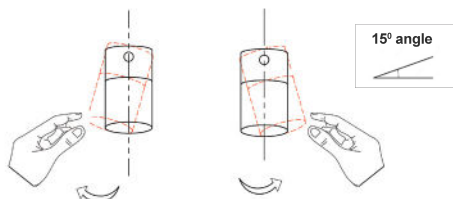

Part No.	Description	Dimensions (mm)	Base (mm)	Canopy (mm)	Weight (kg)	Box (cm)	Carton Qty
TACHE10	SPOT GU10 X 3 Interior Ceiling BLK OD510mm H120mm Adj	Ø510xH120	Ø160	Ø90x45	1.6	47x42x14	1/1
TACHE11	SPOT GU10 X 4 Interior Ceiling BLK OD520mm H120mm Adj	520x520xH120	Ø160	Ø90x45	1.6	43x42x14	1/1
TACHE12	SPOT GU10 X 6 Interior Ceiling BLK OD720mm H120mm Adj	720x400xH120	Ø180	Ø100x45	3.5	66x42x14	1/1