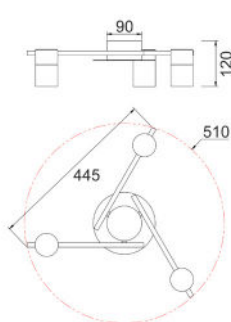

### PRODUCT FEATURES:

- Input voltage: 220-240V
- Material: aluminium
- Lamp holder: GU10 (Max.35W globe)
- Globe not included
- For indoor use only
- Warranty: 1 year replacement

**Warning: Adjustable Head but Maximum 15° either way. Adjusting more than the suggested angle will cause damage to the fitting.**

Part No.	Description	Dimensions (mm)	Base (mm)	Canopy (mm)	Weight (kg)	Box (cm)	Carton Qty
TACHE1	SPOT GU10 X 3 Interior Ceiling Light Adj Ant/Brs Head w/Brs Rnd Base + RND BLK Canopy	Ø510xH120	Ø160	Ø90x45	1.6	47x42x14	1/1
TACHE2	SPOT GU10 X 4 Interior Ceiling Light Adj Ant/Brs Head w/Brs Rnd Base + SQ BLK Canopy	520x520xH120	Ø160	90x90x45	1.6	43x42x14	1/1
TACHE3	SPOT GU10 X 6 Interior Ceiling Light Adj Ant/Brs Head w/Brs Rnd Base + SQ BLK Canopy	720x400xH120	Ø180	100x100x50	3.5	66x42x14	1/1

Part No.	Description	Dimensions (mm)	Base (mm)	Canopy (mm)	Weight (kg)	Box (cm)	Carton Qty
TACHE7	SPOT GU10 X 3 Interior Ceiling Chrome OD510mm H120mm Adj	Ø510xH120	Ø160	Ø90x45	1.6	47x42x14	1/1
TACHE8	SPOT GU10 X 4 Interior Ceiling Chrome OD520mm H120mm Adj	520x520xH120	Ø160	Ø90x45	1.6	43x42x14	1/1
TACHE9	SPOT GU10 X 6 Interior Ceiling Chrome OD720mm H120mm Adj	720x400xH120	Ø180	Ø100x45	3.5	66x42x14	1/1