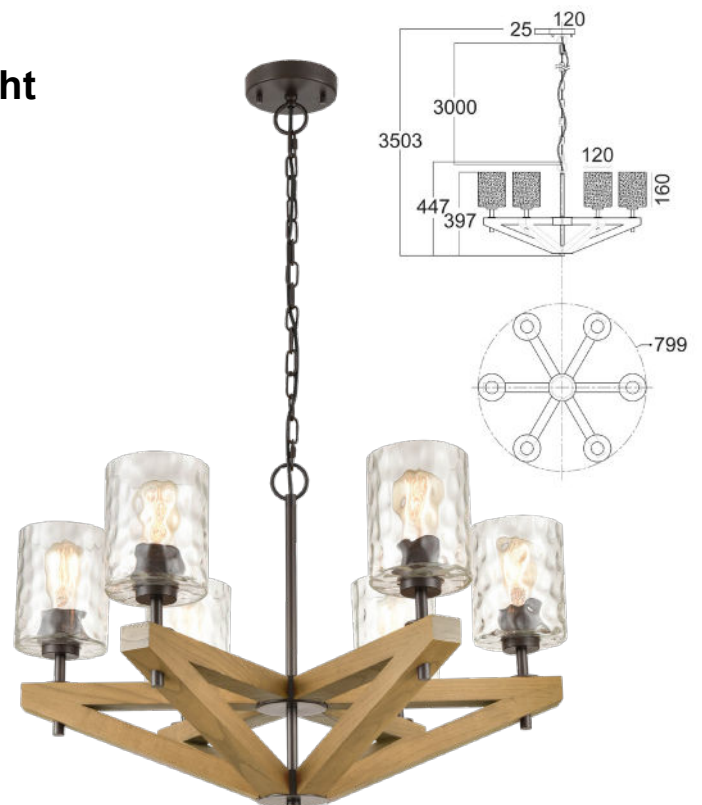

VOTIF

Interior Candelabra Wood Pendant Light

- Material: wood, glass & iron
- Lamp holder: 6xE27 (Max.60W globe)
- Globe not included
- For indoor use only
- Warranty: 1 year replacement

Part No.	VOTIF1
Description	PENDANT ES 6 x 60W Candelabra Oak Wood with Oil Rubbed Bronze Hardware & Clear Blown Dimpled Glass
Material	Wood, glass & iron
Lamp holder	6xE27 (Max.60W)
Product Dimensions	Ø799 x H447mm
Suspension	3000mm cable & chain
Canopy size	Ø120x H25mm
Box Weight	15kg
Box Dimensions	80x80x40cm
Carton QTY	1/1

*Must be installed by a licenced electrician (Installation instructions sheet provided in each product box)

VOTIF1