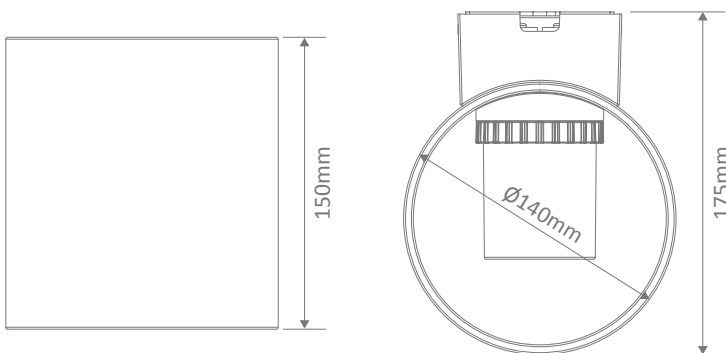

WHISPER-6 LED Wall Light

Description

The Whisper series of LED Wall lights is a beautiful outdoor LED wall light made from Tempered Opal Glass and featuring a CNC machined Aluminium backing available in powder coated textured Black or Textured White to give you that perfect look for lighting your home. Available in both in 3000K Warm White or 5000K Cool White dedicated LED, the Whisper series will complement a modern contemporary home with up, down and outward illumination for beautiful effect. Incorporating an IP65 body and backed by our Domus Lighting 3 year replacement warranty, you are sure to enjoy many years of outdoor illumination with the Whisper Series.

Specification Features

Input Voltage: 240V AC
 Power (W): 10.5W
 IP rating (IP): IP65
 Lumens (lm): Warm White 3000K - 290lm
 White 5000K - 340lm
 LED type: SMD
 CCT: 3000K - 5000K
 CRI: ≥80
 Beam angle (°): 120°
 Dimmable: No
 Lifespan (hrs): 50,000hrs

Diagrams / Additional

Item No.	Variant	Colour
WHISPER-6-WHT	19678	3000K
	19679	5000K
WHISPER-6-BLK	19680	3000K
	19681	5000K