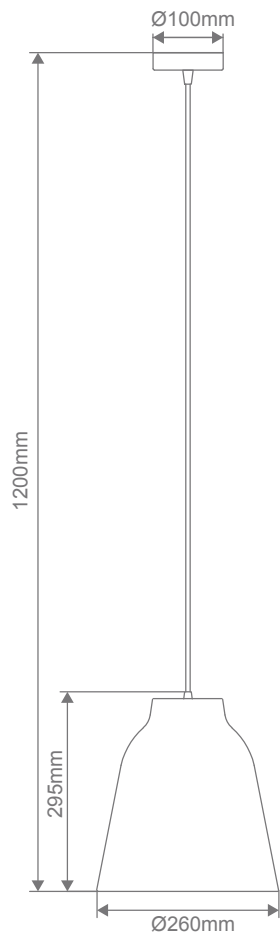

## ZOEY-260 Metal Pendant

### Description

Zoey metal pendant series offers a contemporary minimalist feel, suitable for hallways, breakfast bench, bedrooms, living rooms, as well as cafes and bars. Available with matching suspension, ceiling canopy, and choice of Brushed Brass, Brushed Copper, Brushed Nickel, Matt Black and Satin White shades.

### Specification Features

Input Voltage: 240V  
 Power (W): Max 60W  
 IP rating (IP): 20  
*Requires: 1xE27 Globe. Not included*

### Diagrams / Additional

Item No.	Variant	Colour Finish
ZOEY-260	31374	Brushed Brass
	31375	Brushed Copper
	31376	Brushed Nickel
	31377	Black
	31378	White