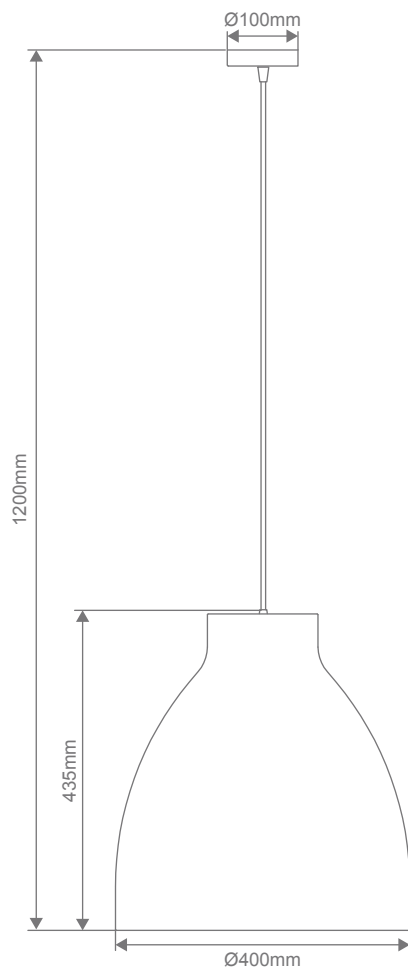

ZOEY-400 Metal Pendant

Description

Zoey metal pendant series offers a contemporary minimalist feel, suitable for hallways, breakfast bench, bedrooms, living rooms, as well as cafes and bars. Available with matching suspension, ceiling canopy, and choice of Brushed Brass, Brushed Copper, Brushed Nickel, Matt Black and Satin White shades.

Specification Features

Input Voltage: 240V
 Power (W): Max 60W
 IP rating (IP): 20
 Requires: 1xE27 Globe. Not included

Diagrams / Additional

Item No.	Variant	Colour Finish
ZOEY-400	31379	Brushed Brass
	31380	Brushed Copper
	31381	Brushed Nickel
	31382	Black
	31383	White